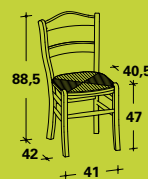

Fondino impagliato
Straw seat
Fond empaillé
Strohgeflecht-Sitzfläche
Asiento de paja