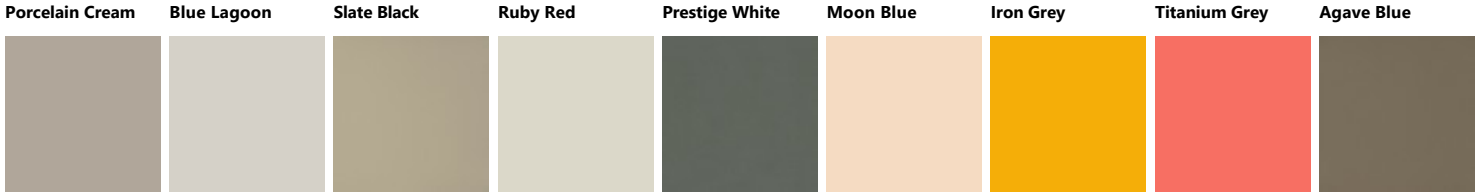

Palette_Colori Libra

Glossy lacquered

Glossy lacquered Slat

Matt lacquered

Matt lacquered Slat

Horizontal Slat glass with Aluminium structure in Iron Grey finish

Horizontal Slat glass with Aluminium structure in Silver finish

Polished glass with Alluminium support in Iron Grey finish

Vertical Slat glass with Aluminium structure in Iron Grey finish

Polished glass with Alluminium support in White finish

Matt glass with Alluminium support in Iron Grey finish

Vertical Slat glass with Aluminium structure in White finish

Horizontal Slat glass with Aluminium structure in White finish

Polished glass with Alluminium support in Silver finish

Vertical Slat glass with Aluminium structure in Silver finish

Home Matter Key Matter Salina Stone Seagull Grey Arabica Walnut Bancha Walnut Sheet metal Burnt Wood Distressed Wood Grey

Ink Blue Scav572_Lavagna Cloud Azimut Season Oak Fade Oak Actual Oak Soft Greige Concrete Jersey Concrete Harlem