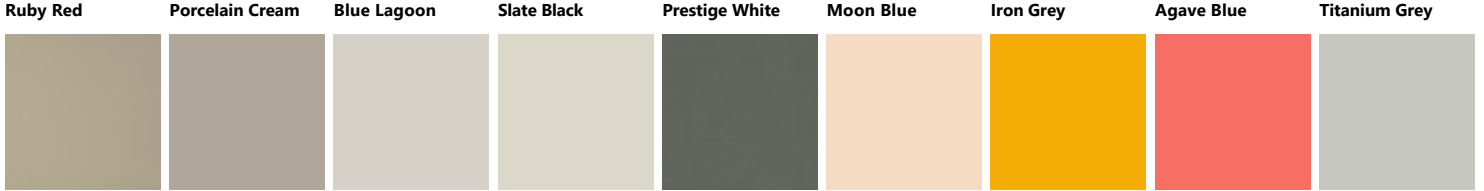

Palette_Colori Libra

Glossy lacquered

Glossy lacquered Slat

Matt lacquered

Matt lacquered Slat

Horizontal Slat glass with Aluminium structure in Iron Grey finish

Horizontal Slat glass with Aluminium structure in Silver finish

Polished glass with Alluminium support in Iron Grey finish

Vertical Slat glass with Aluminium structure in Iron Grey finish

Polished glass with Alluminium support in White finish

Matt glass with Alluminium support in Iron Grey finish

Vertical Slat glass with Aluminium structure in White finish

Horizontal Slat glass with Aluminium structure in White finish

Polished glass with Alluminium support in Silver finish

Vertical Slat glass with Aluminium structure in Silver finish

Matt glass with Alluminium support in Silver finish

Matt glass with Alluminium support in White finish

Fenix

Kos White Orinoco Cocoa Antrim grey

Decorative melamine

Flint Grey Along Oak Voyage Oak Oxide Steel Pure White Pure White Blond Pinstripe Oak Veil Grey Cortina Oak