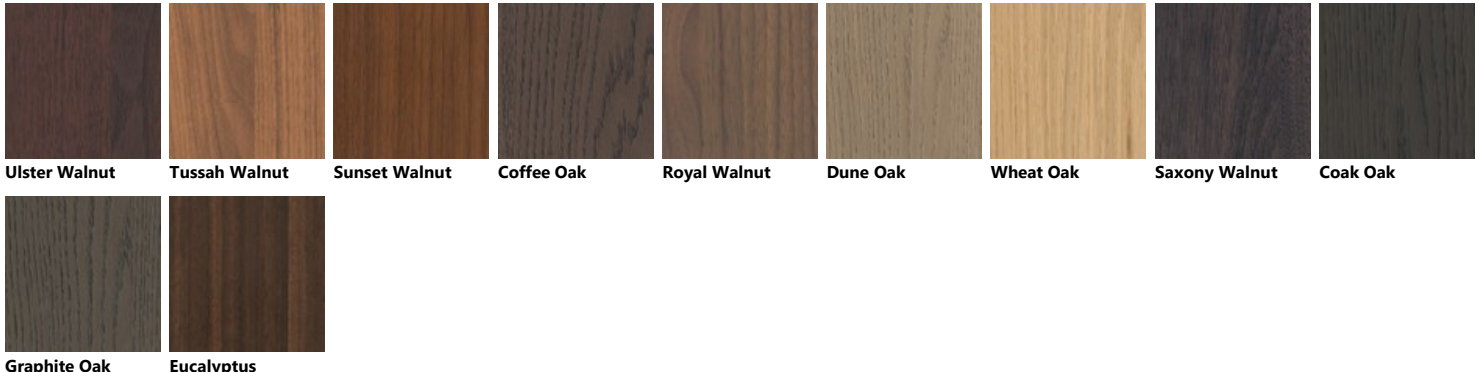

Veneered

Ulster Walnut Tussah Walnut Sunset Walnut Coffee Oak Royal Walnut Dune Oak Wheat Oak Saxony Walnut Coak Oak

Graphite Oak Eucalyptus

Veneered Slat