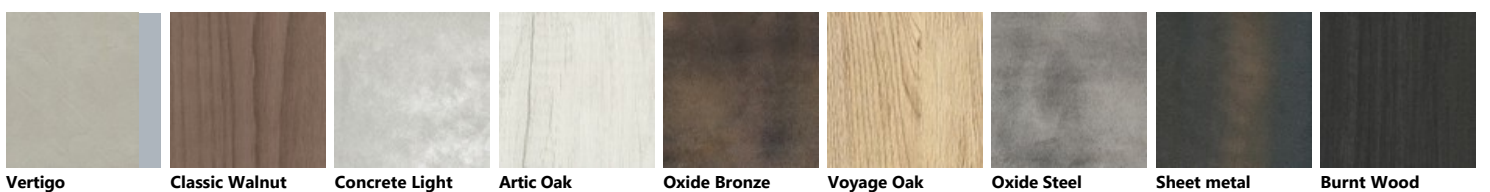

Moon Blue Iron Grey Heron Grey Rust Powder Pink Ginger Scav1024 Mineral Green Mustard Scav1027 Morocco Red

Teal Green Verde Alga Mattone Matera Grey

Matt lacquered

Porcelain Cream Tundra Grey Light Grey Slate Black Mink Dove Grey Titanium Grey Prestige White Volcano Grey

Moon Blue Iron Grey Heron Grey Rust Powder Pink Ginger Scav1024 Mineral Green Mustard Scav1027 Morocco Red

Teal Green Verde Alga Mattone Matera Grey

Matt glass with Alluminium support in White finish

Titanium Grey Iron Grey Porcelain Cream Prestige White Dove Grey Slate Black Cuvée Mink Volcano Grey

Light Grey Moon Blue Mineral Green Matera Grey Teal Green Powder Pink Perlage Heron Grey Rust

Pas Dosé Morocco Red

Vertical Slat glass with Aluminium structure in Iron Grey finish

Vertical Slat glass with Aluminium structure in White finish

Polished glass with Aluminium support in White finish

Decorative melamine

Abbyss Stone Solar Stone Fashion Walnut Garden Walnut Pinstripe Oak Mist Azimut Neutral Walnut Concrete

Dust Soft Concrete Cottage Paprika Lodge Ink Black Lavagna Arabica Walnut Bancha Walnut Selva Scav1014