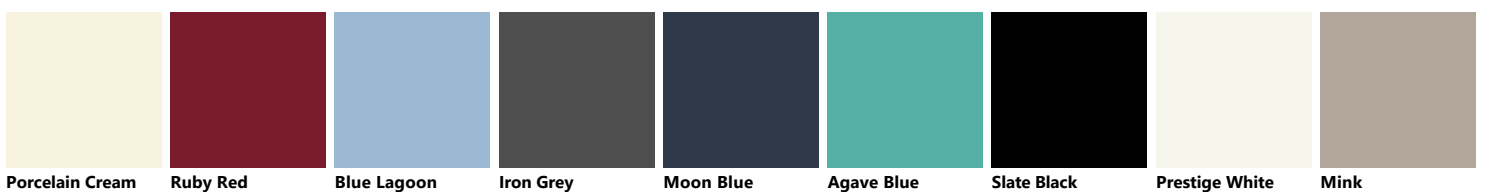

Palette_Colori Libra

Glossy lacquered

Glossy lacquered Slat

Matt lacquered

Matt lacquered Slat

Horizontal Slat glass with Aluminium structure in Iron Grey finish

Horizontal Slat glass with Aluminium structure in Silver finish

Polished glass with Alluminium support in Iron Grey finish

Vertical Slat glass with Aluminium structure in Iron Grey finish

Polished glass with Alluminium support in White finish

Matt glass with Alluminium support in Iron Grey finish

Home Matter Key Matter Salina Stone Seagull Grey Arabica Walnut Bancha Walnut Sheet metal Burnt Wood Distressed Wood Grey

Ink Blue Scav572_Lavagna Cloud Azimut Season Oak Fade Oak Actual Oak Soft Greige Concrete Jersey Concrete Harlem