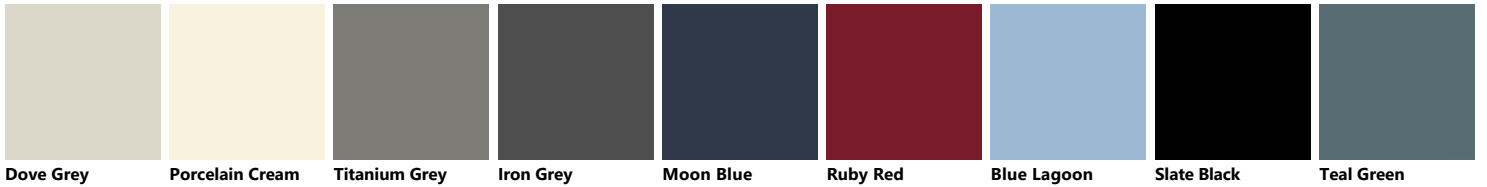

Palette_Colori Musa

Decorative melamine

Metal Effect lacquered

Veneered Slat

Glossy lacquered

Matt lacquered

Glossy lacquered Slat

Matt lacquered Slat

Veneered

Fenix

Matt glass with Alluminium support in Iron Grey finish

Polished glass with Alluminium support in Silver finish

Matt glass with Alluminium support in Silver finish

Polished glass with Alluminium support in Iron Grey finish

Matt glass with Alluminium support in White finish

Coral Red Agave Blue Perlage Heron Grey Pas Dosé Mineral Green Morocco Red Aloe Green

Strips Laminate with ABS edging

Urban Steel Urban Gold Urban Bronze

Polished glass with Alluminium support in White finish

Porcelain Cream Titanium Grey Iron Grey Ruby Red Blue Lagoon Cuvée Dove Grey Matera Grey Moon Blue

Teal Green Prestige White Slate Black Rust Volcano Grey Powder Pink Mink Light Grey Mustard Yellow