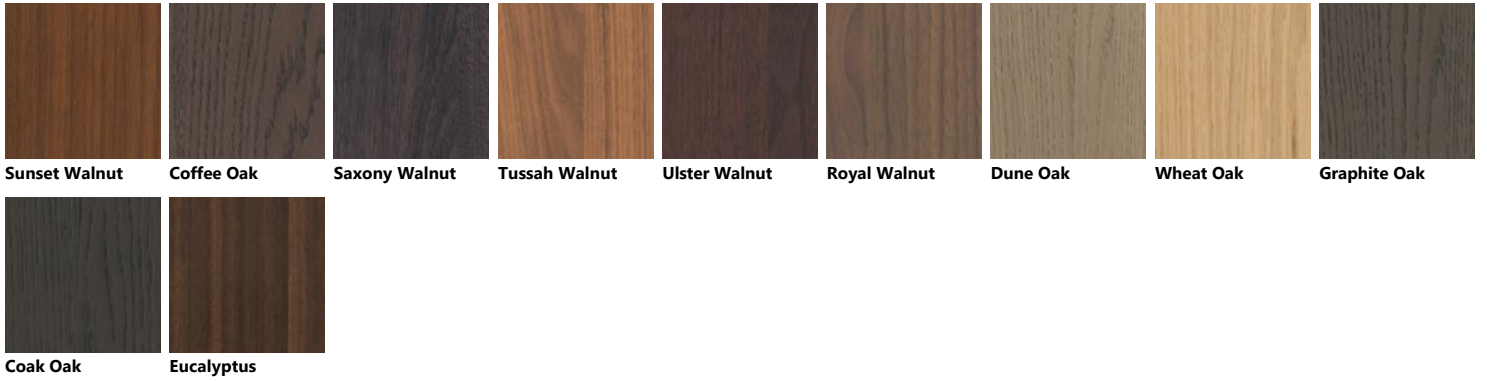

Palette_Colori Musa

Decorative melamine

Metal Effect lacquered

Veneered Slat

Glossy lacquered

Matt lacquered

Glossy lacquered Slat

Matt lacquered Slat

Veneered

Fenix

Matt glass with Alluminium support in Iron Grey finish

Polished glass with Alluminium support in Silver finish

Matt glass with Alluminium support in Silver finish

Polished glass with Alluminium support in Iron Grey finish

Matt glass with Alluminium support in White finish

Coral Red Agave Blue Perlage Heron Grey Pas Dosé Mineral Green Morocco Red Aloe Green

Strips Laminate with ABS edging

Urban Steel Urban Gold Urban Bronze

Coral Red Agave Blue Heron Grey Perlage Mineral Green Pas Dosé Morocco Red Aloe Green

Matt Laminate with ABS edging

Statuario Grey Stone Urban Gold Calacatta Urban Steel Urban Bronze

Pearl-effect glossy lacquered