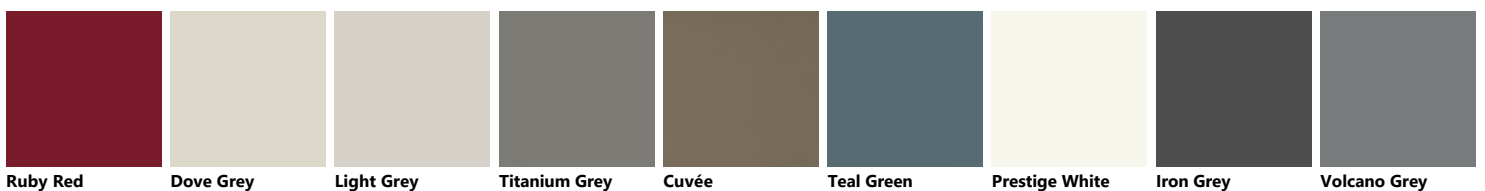

Palette_Colori Lumina

Decorative melamine

Metal Effect lacquered

Matt glass with Alluminium support in White finish

Horizontal Slat glass with Aluminium structure in White finish

Horizontal Slat glass with Aluminium structure in Silver finish

Polished glass with Alluminium support in Iron Grey finish

Mink Mineral Green Agave Blue Perlage Light Grey Heron Grey Aloe Green Pas Dosé

Matt glass with Alluminium support in Iron Grey finish

Ruby Red Light Grey Titanium Grey Cuvée Dove Grey Iron Grey Blue Lagoon Prestige White Teal Green

Rust Volcano Grey Matera Grey Mustard Yellow Porcelain Cream Powder Pink Slate Black Moon Blue Morocco Red

Agave Blue Mineral Green Perlage Mink Aloe Green Heron Grey Coral Red Pas Dosé

Vertical Slit glass with Aluminium structure in Iron Grey finish