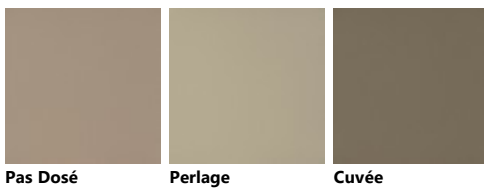

Pearl-effect glossy lacquered