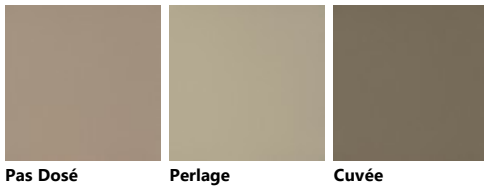

Pearl-effect matt lacquered