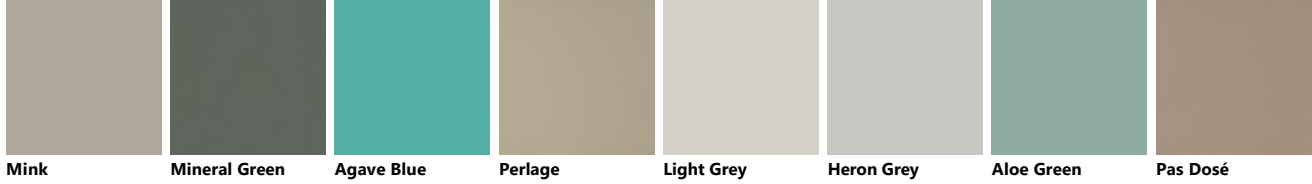

Palette_Colori Lumina

Decorative melamine

Metal Effect lacquered

Matt glass with Alluminium support in White finish

Horizontal Slat glass with Aluminium structure in White finish

Horizontal Slat glass with Aluminium structure in Silver finish

Polished glass with Alluminium support in Iron Grey finish

Mink Mineral Green Agave Blue Perlage Light Grey Heron Grey Aloe Green Pas Dosé

Matt glass with Alluminium support in Iron Grey finish

Ruby Red Light Grey Titanium Grey Cuvée Dove Grey Iron Grey Blue Lagoon Prestige White Teal Green

Rust Volcano Grey Matera Grey Mustard Yellow Porcelain Cream Powder Pink Slate Black Moon Blue Morocco Red

Agave Blue Mineral Green Perlage Mink Aloe Green Heron Grey Coral Red Pas Dosé

Vertical Slit glass with Aluminium structure in Iron Grey finish

Ruby Red Porcelain Cream Dove Grey Iron Grey Cuvée Teal Green Prestige White Rust Titanium Grey

Volcano Grey Blue Lagoon Matera Grey Mustard Yellow Coral Red Powder Pink Slate Black Moon Blue Morocco Red