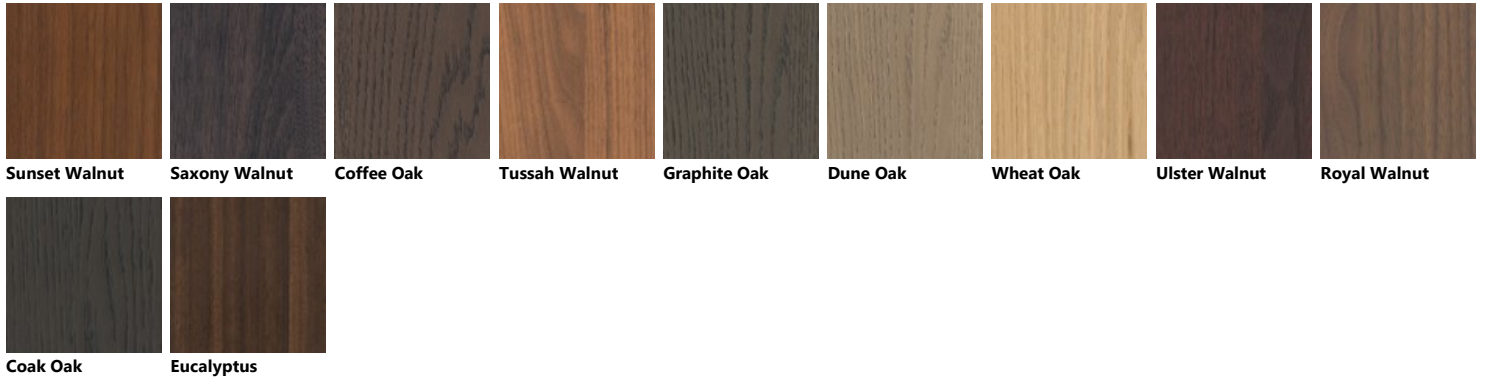

Palette_Colori Libra Living

Decorative melamine

Metal Effect lacquered

Veneered Slat

Matt lacquered Slat

Glossy lacquered Slat

Glossy lacquered

Matt lacquered

Veneered

Fenix

Vertical Slit glass with Aluminium structure in Iron Grey finish

Polished glass with Alluminium support in Iron Grey finish

Mustard Yellow Volcano Grey Mink Light Grey Slate Black Moon Blue Agave Blue Dove Grey Cuvée

Matera Grey Mineral Green Heron Grey Coral Red Morocco Red Pas Dosé Aloe Green Perlage

Horizontal Slat glass with Aluminium structure in Iron Grey finish

Titanium Grey Ruby Red Porcelain Cream Teal Green Iron Grey Rust Blue Lagoon Powder Pink Prestige White

Mustard Yellow

Morocco Red

Mineral Green

Agave Blue

Light Grey

Matera Grey

Heron Grey

Coral Red