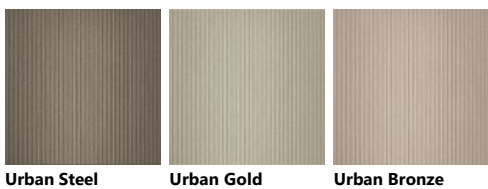

Veneered

Fenix

Vertical Slit glass with Aluminium structure in Iron Grey finish

Polished glass with Alluminium support in Iron Grey finish

Mustard Yellow Volcano Grey Mink Light Grey Slate Black Moon Blue Agave Blue Dove Grey Cuvée

Titanium Grey Blue Lagoon Light Grey Ruby Red Prestige White Porcelain Cream Moon Blue Dove Grey Iron Grey

Rust Teal Green Slate Black Powder Pink Mink Volcano Grey Cuvée Matera Grey Mineral Green

Heron Grey Mustard Yellow Coral Red Morocco Red Pas Dosé Aloe Green Agave Blue Perlage

Matt glass with Alluminium support in Silver finish

Vertical Slat glass with Aluminium structure in Silver finish

Horizontal Slat glass with Aluminium structure in White finish

Strips Laminate with ABS edging

Horizontal Slat glass with Aluminium structure in Silver finish

Porcelain Cream

Blue Lagoon

Titanium Grey

Teal Green

Ruby Red

Dove Grey

Iron Grey