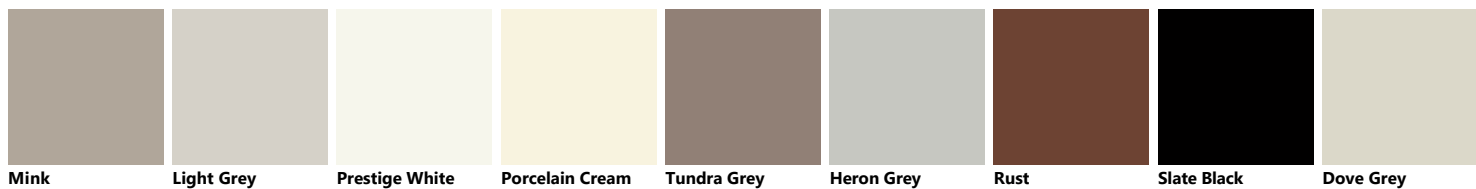

Palette_Colori Libra Living

Decorative melamine

Metal Effect lacquered

Veneered Slat

Glossy lacquered Slat

Glossy lacquered

Matt lacquered

Matt lacquered Slat

Mustard Yellow Agave Blue Iron Grey Aloe Green Morocco Red Volcano Grey Coral Red Ruby Red Mineral Green

Titanium Grey Beige Blue Lagoon Powder Pink Moon Blue Teal Green Matera Grey

Veneered

Sunset Walnut Coffee Oak Tussah Walnut Ulster Walnut Royal Walnut Coak Oak Eucalyptus Saxony Walnut Graphite Oak

Dune Oak Wheat Oak

Fenix

Bromine Grey Ephesus Grey Orinoco Cocoa Fez Blue London Grey Kos White Antrim grey Ingo Black Ottawa Beaver

Malé White Jaipur Red Comodoro Green

Vertical Slat glass with Aluminium structure in Silver finish