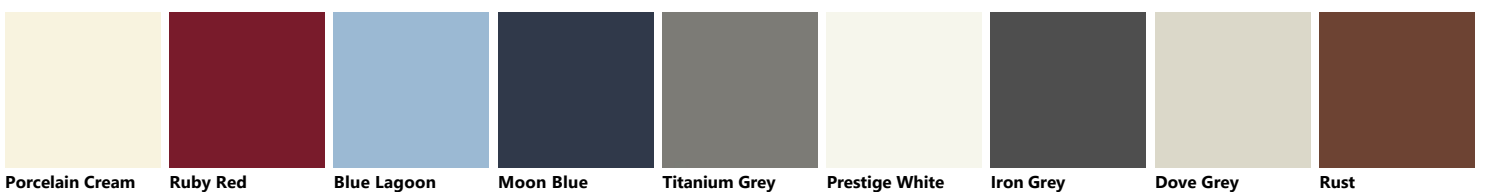

**Palette\_Colori Lido**

**Horizontal Slat glass with Aluminium structure in Iron Grey finish**

**Polished glass with Alluminium support in White finish**

**Horizontal Slat glass with Aluminium structure in White finish**

**Vertical Slat glass with Aluminium structure in Iron Grey finish**

**Vertical Slat glass with Aluminium structure in White finish**

**Horizontal Slat glass with Aluminium structure in Silver finish**

**Polished glass with Alluminium support in Silver finish**

**Polished glass with Alluminium support in Iron Grey finish**

**Matt glass with Alluminium support in Silver finish**

**Matt glass with Alluminium support in Iron Grey finish**

**Matt glass with Aluminium support in White finish**

Volcano Grey Coral Red Prestige White Beige Blue Lagoon Mink Slate Black Moon Blue Light Grey

Dove Grey Ruby Red Mineral Green Porcelain Cream Tundra Grey Heron Grey Rust Powder Pink Aloe Green

Mustard Yellow Titanium Grey Teal Green Agave Blue Morocco Red Iron Grey Matera Grey