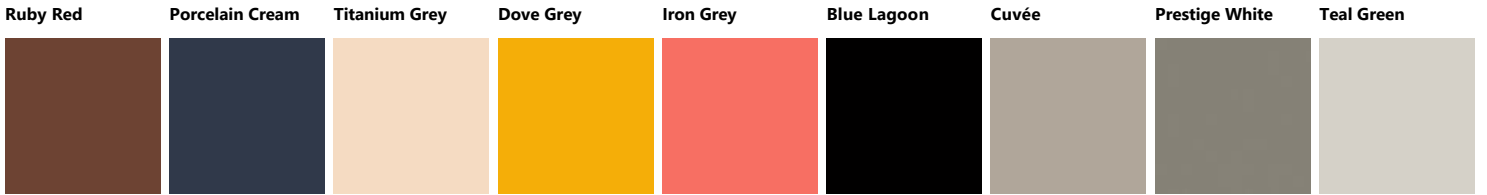

Palette_Colori Lumina Living

Decorative melamine

Metal Effect lacquered

Matt glass with Alluminium support in Silver finish

Matt glass with Alluminium support in White finish

Matt glass with Alluminium support in Iron Grey finish

Vertical Slat glass with Aluminium structure in Silver finish

Vertical Slat glass with Aluminium structure in White finish

Horizontal Slat glass with Aluminium structure in White finish

Polished glass with Alluminium support in White finish

Polished glass with Alluminium support in Silver finish

Glossy lacquered

Matt lacquered

Polished glass with Alluminium support in Iron Grey finish

Horizontal Slat glass with Aluminium structure in Silver finish

Vertical Slat glass with Aluminium structure in Iron Grey finish

Horizontal Slat glass with Aluminium structure in Iron Grey finish

Agave Blue Light Grey Perlage Morocco Red Mineral Green Aloe Green Heron Grey Pas Dosé