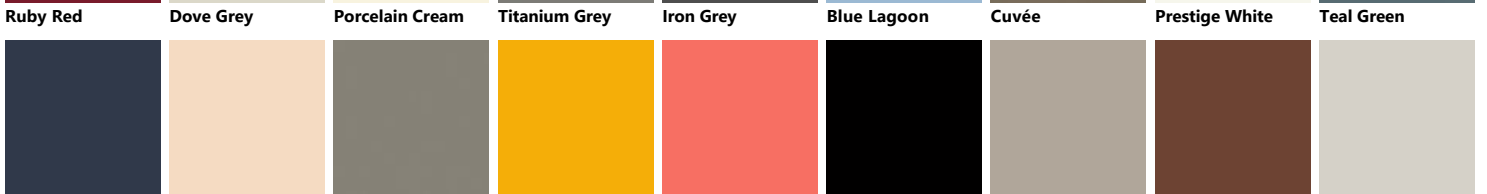

Palette_Colori Lumina Living

Decorative melamine

Metal Effect lacquered

Matt glass with Alluminium support in Silver finish

Matt glass with Alluminium support in White finish

Matt glass with Alluminium support in Iron Grey finish

Vertical Slat glass with Aluminium structure in Silver finish

Vertical Slat glass with Aluminium structure in White finish

Horizontal Slat glass with Aluminium structure in White finish

Polished glass with Alluminium support in White finish

Vertical Slat glass with Aluminium structure in Iron Grey finish

Horizontal Slat glass with Aluminium structure in Iron Grey finish

Agave Blue Light Grey Perlage Morocco Red Mineral Green Aloe Green Heron Grey Pas Dosé

Fenix

Bromine Grey Fez Blue Malé White Kos White Ephesus Grey Orinoco Cocoa Comodoro Green London Grey Jaipur Red

Antrim grey Ottawa Beaver Ingo Black

Veneered

Sunset Walnut Ulster Walnut Tussah Walnut Coffee Oak Saxony Walnut Graphite Oak Royal Walnut Dune Oak Wheat Oak