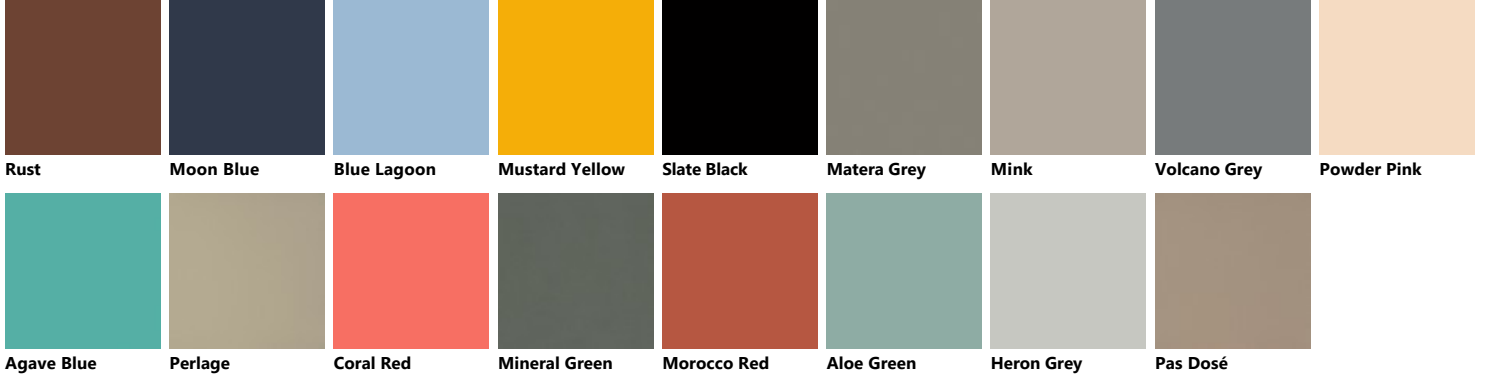

Palette_Colori Lumina Living

Decorative melamine

Metal Effect lacquered

Matt glass with Alluminium support in Silver finish

Matt glass with Alluminium support in White finish

Matt glass with Alluminium support in Iron Grey finish

Vertical Slat glass with Aluminium structure in Iron Grey finish

Horizontal Slat glass with Aluminium structure in Iron Grey finish

Agave Blue Light Grey Perlage Morocco Red Mineral Green Aloe Green Heron Grey Pas Dosé

Fenix

Bromine Grey Fez Blue Malé White Kos White Ephesus Grey Orinoco Cocoa Comodoro Green London Grey Jaipur Red

Antrim grey Ottawa Beaver Ingo Black

Veneered

Sunset Walnut Ulster Walnut Tussah Walnut Coffee Oak Saxony Walnut Graphite Oak Royal Walnut Dune Oak Wheat Oak