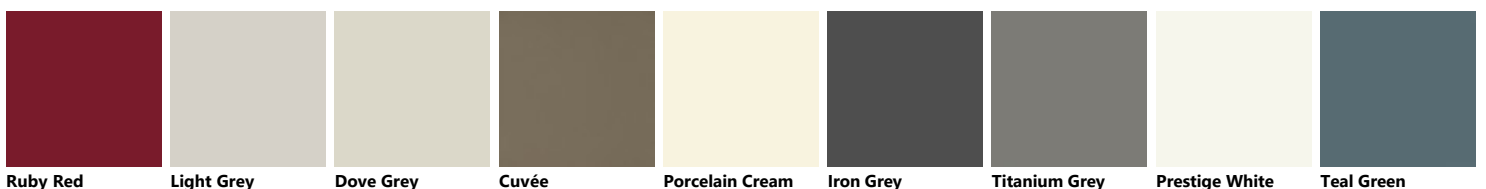

Palette_Colori Lumina Living

Decorative melamine

Metal Effect lacquered

Matt glass with Alluminium support in Silver finish

Matt glass with Alluminium support in White finish

Matt glass with Alluminium support in Iron Grey finish

Vertical Slat glass with Aluminium structure in Silver finish

Vertical Slat glass with Aluminium structure in White finish

Horizontal Slat glass with Aluminium structure in White finish

Polished glass with Alluminium support in White finish

Vertical Slat glass with Aluminium structure in Iron Grey finish

Horizontal Slat glass with Aluminium structure in Iron Grey finish

Agave Blue Light Grey Perlage Morocco Red Mineral Green Aloe Green Heron Grey Pas Dosé

Fenix

Bromine Grey Fez Blue Malé White Kos White Ephesus Grey Orinoco Cocoa Comodoro Green London Grey Jaipur Red

Antrim grey Ottawa Beaver Ingo Black

Veneered

Sunset Walnut Ulster Walnut Tussah Walnut Coffee Oak Saxony Walnut Graphite Oak Royal Walnut Dune Oak Wheat Oak