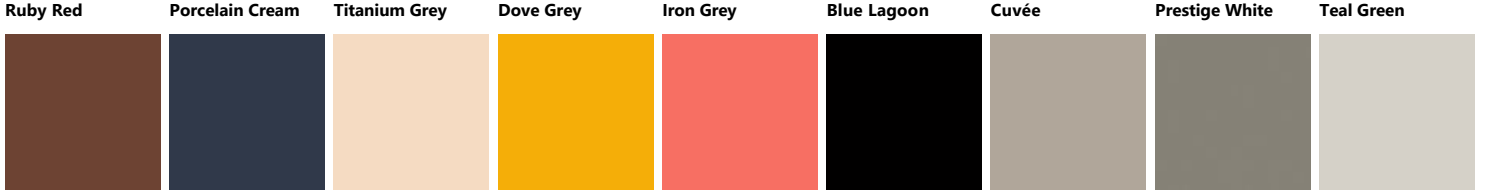

Palette_Colori Lumina Living

Decorative melamine

Metal Effect lacquered

Matt glass with Alluminium support in Silver finish

Matt glass with Alluminium support in White finish

Matt glass with Alluminium support in Iron Grey finish

Vertical Slat glass with Aluminium structure in Silver finish

Vertical Slat glass with Aluminium structure in White finish

Horizontal Slat glass with Aluminium structure in White finish

Polished glass with Alluminium support in White finish

Vertical Slat glass with Aluminium structure in Iron Grey finish

Horizontal Slat glass with Aluminium structure in Iron Grey finish

Agave Blue Light Grey Perlage Morocco Red Mineral Green Aloe Green Heron Grey Pas Dosé

Fenix

Bromine Grey Fez Blue Malé White Kos White Ephesus Grey Orinoco Cocoa Comodoro Green London Grey Jaipur Red

Antrim grey Ottawa Beaver Ingo Black

Veneered

Sunset Walnut Ulster Walnut Tussah Walnut Coffee Oak Saxony Walnut Graphite Oak Royal Walnut Dune Oak Wheat Oak