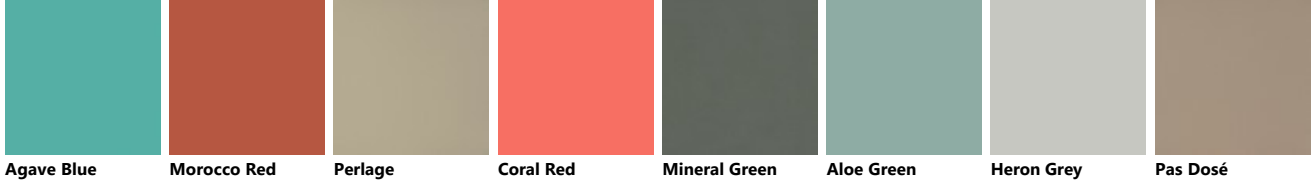

Palette_Colori Lumina Living

Decorative melamine

Metal Effect lacquered

Matt glass with Alluminium support in Silver finish

Matt glass with Alluminium support in White finish

Matt glass with Alluminium support in Iron Grey finish

Vertical Slat glass with Aluminium structure in Silver finish

Vertical Slat glass with Aluminium structure in White finish

Horizontal Slat glass with Aluminium structure in White finish

Polished glass with Alluminium support in White finish

Vertical Slat glass with Aluminium structure in Iron Grey finish

Horizontal Slat glass with Aluminium structure in Iron Grey finish

Agave Blue Light Grey Perlage Morocco Red Mineral Green Aloe Green Heron Grey Pas Dosé

Fenix

Bromine Grey Fez Blue Malé White Kos White Ephesus Grey Orinoco Cocoa Comodoro Green London Grey Jaipur Red

Antrim grey Ottawa Beaver Ingo Black

Veneered

Sunset Walnut Ulster Walnut Tussah Walnut Coffee Oak Saxony Walnut Graphite Oak Royal Walnut Dune Oak Wheat Oak