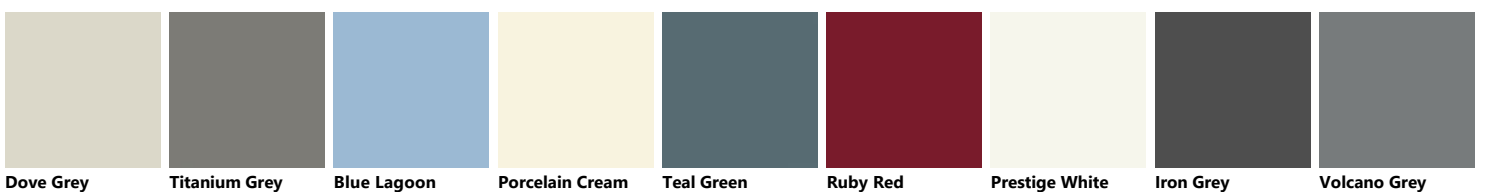

Palette_Colori Lumina Living

Decorative melamine

Metal Effect lacquered

Matt glass with Alluminium support in Silver finish

Matt glass with Alluminium support in White finish

Matt glass with Alluminium support in Iron Grey finish

Polished glass with Alluminium support in Silver finish

Glossy lacquered

Matt lacquered

Polished glass with Alluminium support in Iron Grey finish

Horizontal Slat glass with Aluminium structure in Silver finish

Vertical Slat glass with Aluminium structure in Iron Grey finish

Horizontal Slat glass with Aluminium structure in Iron Grey finish

Agave Blue Light Grey Perlage Morocco Red Mineral Green Aloe Green Heron Grey Pas Dosé

Fenix

Bromine Grey Fez Blue Malé White Kos White Ephesus Grey Orinoco Cocoa Comodoro Green London Grey Jaipur Red

Antrim grey Ottawa Beaver Ingo Black

Veneered

Sunset Walnut Ulster Walnut Tussah Walnut Coffee Oak Saxony Walnut Graphite Oak Royal Walnut Dune Oak Wheat Oak