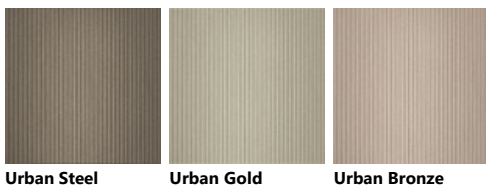

Palette_Colori Mira

Decorative melamine

Metal Effect lacquered

Veneered Slat

Glossy lacquered Slat

Glossy lacquered

Matt lacquered Slat

Matt lacquered

Fenix

Polished glass with Alluminium support in Silver finish

Matt glass with Alluminium support in Silver finish

Vertical Slat glass with Aluminium structure in Silver finish

Matt glass with Alluminium support in Iron Grey finish

Pearl-effect matt lacquered Slat

Pas Dosé Perlage Cuvée

Horizontal Slat glass with Aluminium structure in Iron Grey finish

Titanium Grey Dove Grey Teal Green Blue Lagoon Ruby Red Prestige White Rust Cuvée Porcelain Cream

Vertical Slit glass with Aluminium structure in Iron Grey finish

Veneered

Pearl-effect matt lacquered

Strips Laminate with ABS edging

Aluminium frame door with Glass

Aluminium frame door with Glass and built-in handle