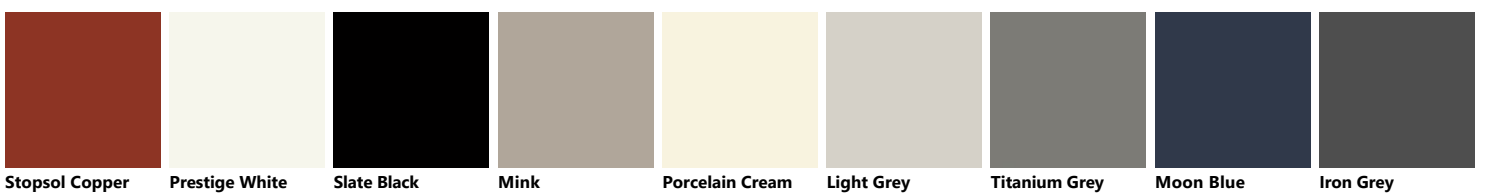

Polished glass with Alluminium support in White finish