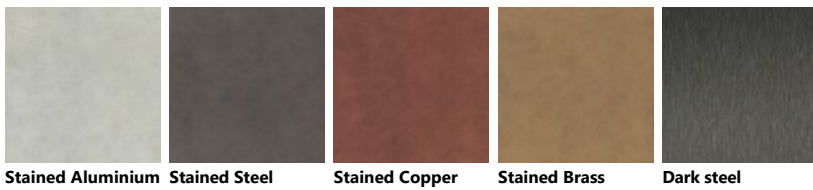

Palette_Colori Mira

Decorative melamine

Metal Effect lacquered

Veneered Slat

Matt glass with Alluminium support in White finish

Horizontal Slat glass with Aluminium structure in White finish

Polished glass with Alluminium support in Silver finish

Vertical Slat glass with Aluminium structure in White finish

Horizontal Slat glass with Aluminium structure in Iron Grey finish

Horizontal Slat glass with Aluminium structure in Silver finish

Polished glass with Alluminium support in Iron Grey finish

Matt glass with Alluminium support in Silver finish

Matt lacquered Slat

Glossy lacquered Slat

Glossy lacquered

Matt lacquered

Matt glass with Aluminium support in Iron Grey finish

Vertical Slit glass with Aluminium structure in Iron Grey finish