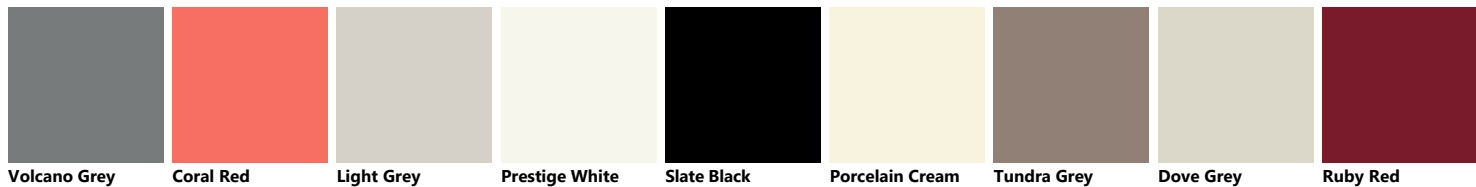

Palette_Colori Mira

Decorative melamine

Metal Effect lacquered

Veneered Slat

Glossy lacquered Slat

Glossy lacquered

Matt lacquered Slat

Matt lacquered

Fenix

Polished glass with Alluminium support in Silver finish

Matt glass with Alluminium support in Silver finish

Vertical Slat glass with Aluminium structure in Silver finish

Matt glass with Alluminium support in Iron Grey finish