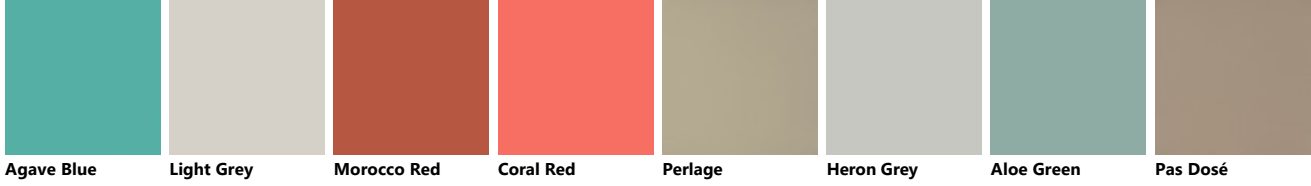

Palette_Colori Mira

Decorative melamine

Metal Effect lacquered

Veneered Slat

Matt glass with Alluminium support in White finish

Horizontal Slat glass with Aluminium structure in White finish

Polished glass with Alluminium support in Silver finish

Vertical Slat glass with Aluminium structure in White finish

Horizontal Slat glass with Aluminium structure in Iron Grey finish

Horizontal Slat glass with Aluminium structure in Silver finish

Polished glass with Alluminium support in Iron Grey finish

Matt glass with Alluminium support in Silver finish

Matt lacquered Slat

Glossy lacquered Slat

Glossy lacquered

Matt lacquered

Matt glass with Aluminium support in Iron Grey finish

Vertical Slit glass with Aluminium structure in Iron Grey finish

Blue Lagoon Teal Green Rust Volcano Grey Slate Black Mink Mineral Green Agave Blue Light Grey

Mustard Yellow Powder Pink Coral Red Morocco Red Perlage Heron Grey Aloe Green Pas Dosé

Vertical Slat glass with Aluminium structure in Silver finish