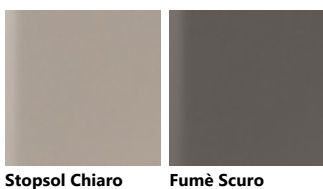

Fenix

Polished glass with Alluminium support in Silver finish

Matt glass with Alluminium support in Silver finish

Vertical Slat glass with Aluminium structure in Silver finish

Matt glass with Alluminium support in Iron Grey finish

Pearl-effect matt lacquered Slat

Pas Dosé Perlage Cuvée

Horizontal Slat glass with Aluminium structure in Iron Grey finish

Titanium Grey Dove Grey Teal Green Blue Lagoon Ruby Red Prestige White Rust Cuvée Porcelain Cream

Vertical Slit glass with Aluminium structure in Iron Grey finish

Veneered

Pearl-effect matt lacquered

Strips Laminate with ABS edging

Aluminium frame door with Glass

Aluminium frame door with Glass and built-in handle

Stopsol Chiaro

Fumè Scuro

Aluminium frame with Wire Mesh

Linear

Round

Aluminium frame with Wire Mesh and built-in handle

Linear

Round