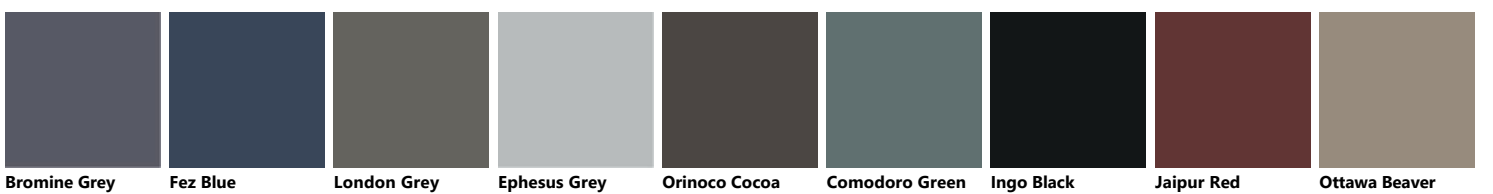

Teal Green

Iron Grey

Moon Blue

Mineral Green

Perlage

Cuvée

Powder Pink

Heron Grey

Morocco Red

Rust

Pas Dosé

Dove Grey

Matera Grey

### Horizontal Slat glass with Aluminium structure in White finish

**Vertical Slat glass with Aluminium structure in White finish**

**Vertical Slat glass with Aluminium structure in Iron Grey finish**

**Fenix**

Kos White

Antrim grey