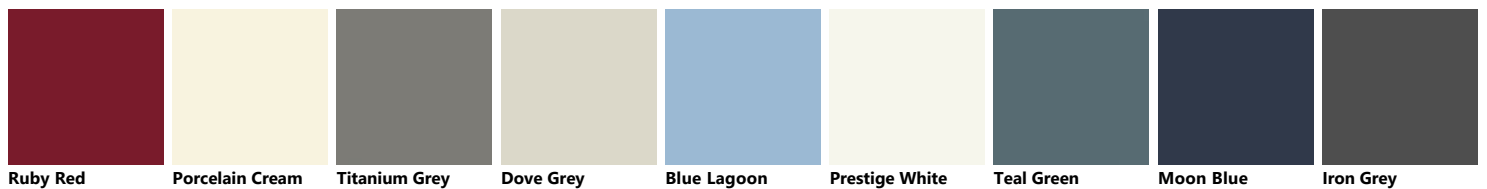

Palette_Colori Mira

Decorative melamine

Metal Effect lacquered

Veneered Slat

Matt glass with Alluminium support in White finish

Horizontal Slat glass with Aluminium structure in White finish

Polished glass with Alluminium support in Silver finish

Vertical Slat glass with Aluminium structure in White finish

Horizontal Slat glass with Aluminium structure in Iron Grey finish

Horizontal Slat glass with Aluminium structure in Silver finish

Polished glass with Alluminium support in Iron Grey finish

Dove Grey Porcelain Cream Ruby Red Titanium Grey Iron Grey Prestige White Teal Green Moon Blue Blue Lagoon

Rust Volcano Grey Slate Black Cuvée Matera Grey Mink Mineral Green Agave Blue Mustard Yellow

Powder Pink Light Grey Coral Red Perlage Heron Grey Morocco Red Aloe Green Pas Dosé

Veneered

Sunset Walnut Ulster Walnut Saxony Walnut Coffee Oak Tussah Walnut Royal Walnut Graphite Oak Dune Oak Wheat Oak

Eucalyptus Coak Oak

Fenix

Bromine Grey Ephesus Grey Orinoco Cocoa Comodoro Green Fez Blue London Grey Malé White Jaipur Red Kos White