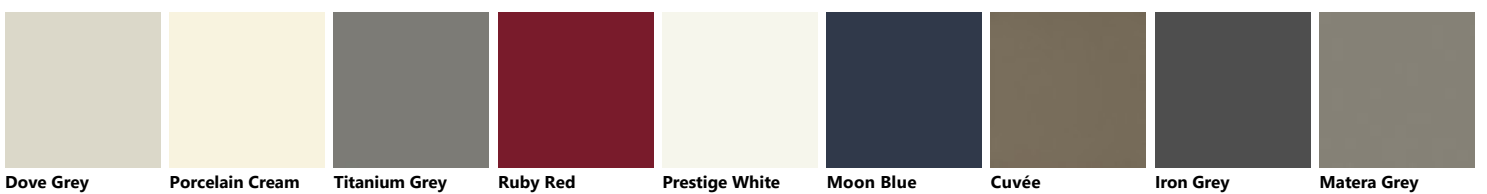

Palette_Colori Mira

Decorative melamine

Metal Effect lacquered

Veneered Slat

Matt glass with Alluminium support in White finish

Horizontal Slat glass with Aluminium structure in White finish

Polished glass with Alluminium support in Silver finish

Vertical Slat glass with Aluminium structure in White finish

Horizontal Slat glass with Aluminium structure in Iron Grey finish

Horizontal Slat glass with Aluminium structure in Silver finish

Polished glass with Alluminium support in Iron Grey finish

Matt glass with Alluminium support in Silver finish

Matt lacquered Slat

Glossy lacquered Slat

Glossy lacquered

Matt lacquered

Matt glass with Aluminium support in Iron Grey finish

Vertical Slit glass with Aluminium structure in Iron Grey finish

Blue Lagoon Teal Green Rust Volcano Grey Slate Black Mink Mineral Green Agave Blue Light Grey

Mustard Yellow Powder Pink Coral Red Morocco Red Perlage Heron Grey Aloe Green Pas Dosé

Vertical Slat glass with Aluminium structure in Silver finish