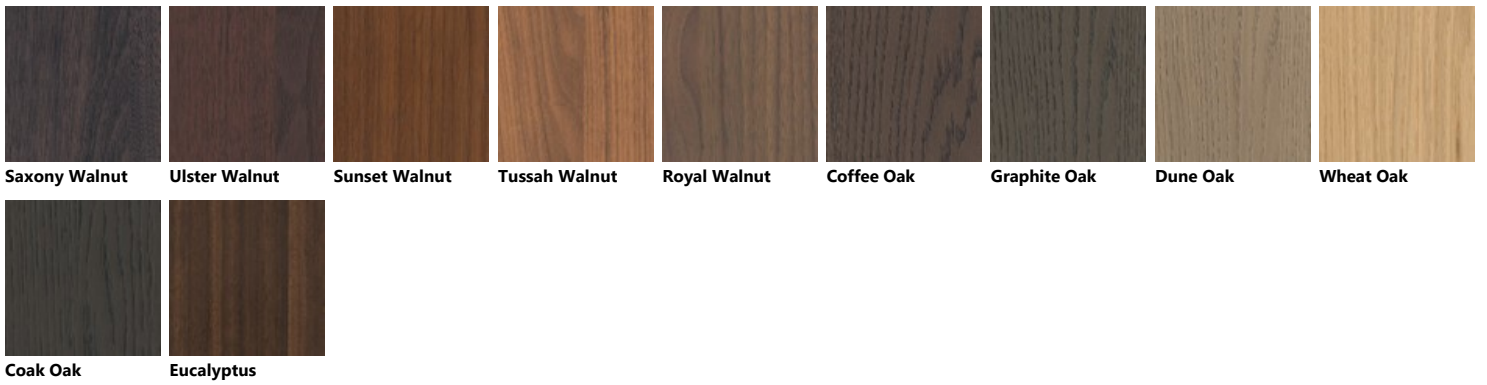

Vertical Slit glass with Aluminium structure in Iron Grey finish

Veneered

Pearl-effect matt lacquered

Strips Laminate with ABS edging

Aluminium frame door with Glass