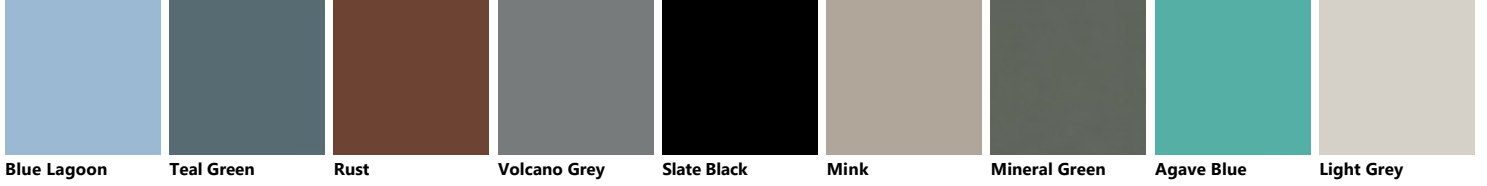

Palette_Colori Mira

Decorative melamine

Metal Effect lacquered

Veneered Slat

Matt glass with Alluminium support in White finish

Horizontal Slat glass with Aluminium structure in White finish

Polished glass with Alluminium support in Silver finish

Vertical Slat glass with Aluminium structure in White finish

Horizontal Slat glass with Aluminium structure in Iron Grey finish

Horizontal Slat glass with Aluminium structure in Silver finish

Polished glass with Alluminium support in Iron Grey finish

Matt glass with Alluminium support in Silver finish

Matt lacquered Slat

Glossy lacquered Slat

Glossy lacquered

Matt lacquered

Matt glass with Aluminium support in Iron Grey finish

Vertical Slit glass with Aluminium structure in Iron Grey finish

Blue Lagoon Teal Green Rust Volcano Grey Slate Black Mink Mineral Green Agave Blue Light Grey

Mustard Yellow Powder Pink Coral Red Morocco Red Perlage Heron Grey Aloe Green Pas Dosé

Vertical Slat glass with Aluminium structure in Silver finish