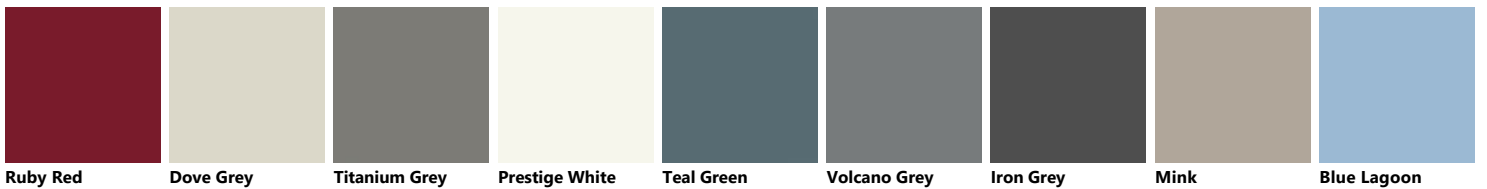

Palette_Colori Mira

Decorative melamine

Metal Effect lacquered

Veneered Slat

Glossy lacquered Slat

Glossy lacquered

Matt lacquered Slat

Matt lacquered

Fenix

Polished glass with Alluminium support in Silver finish

Matt glass with Alluminium support in Silver finish

Vertical Slat glass with Aluminium structure in Silver finish

Matt glass with Alluminium support in Iron Grey finish

Horizontal Slat glass with Aluminium structure in White finish

Matt glass with Alluminium support in White finish

Polished glass with Alluminium support in White finish

Polished glass with Alluminium support in Iron Grey finish

Horizontal Slat glass with Aluminium structure in Silver finish

Morocco Red Cuvée Mineral Green Aloe Green Coral Red Heron Grey Pas Dosé Perlage

Vertical Slat glass with Aluminium structure in White finish