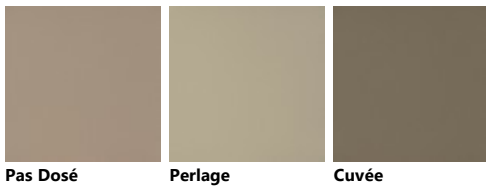

Palette_Colori Mira

Decorative melamine

Metal Effect lacquered

Veneered Slat

Glossy lacquered Slat

Glossy lacquered

Matt lacquered Slat

Matt lacquered

Matt Laminate with ABS edging

Grey Stone Urban Steel Urban Gold Calacatta Statuario Urban Bronze

Pearl-effect glossy lacquered Slat

Pas Dosé Perlage Cuvée

Pearl-effect glossy lacquered

Pas Dosé Perlage Cuvée

Pearl-effect matt lacquered Slat

Pas Dosé Perlage Cuvée

Horizontal Slat glass with Aluminium structure in Iron Grey finish

Titanium Grey Dove Grey Teal Green Blue Lagoon Ruby Red Prestige White Rust Cuvée Porcelain Cream

Vertical Slit glass with Aluminium structure in Iron Grey finish

Veneered

Pearl-effect matt lacquered

Strips Laminate with ABS edging

Aluminium frame door with Glass

Aluminium frame door with Glass and built-in handle