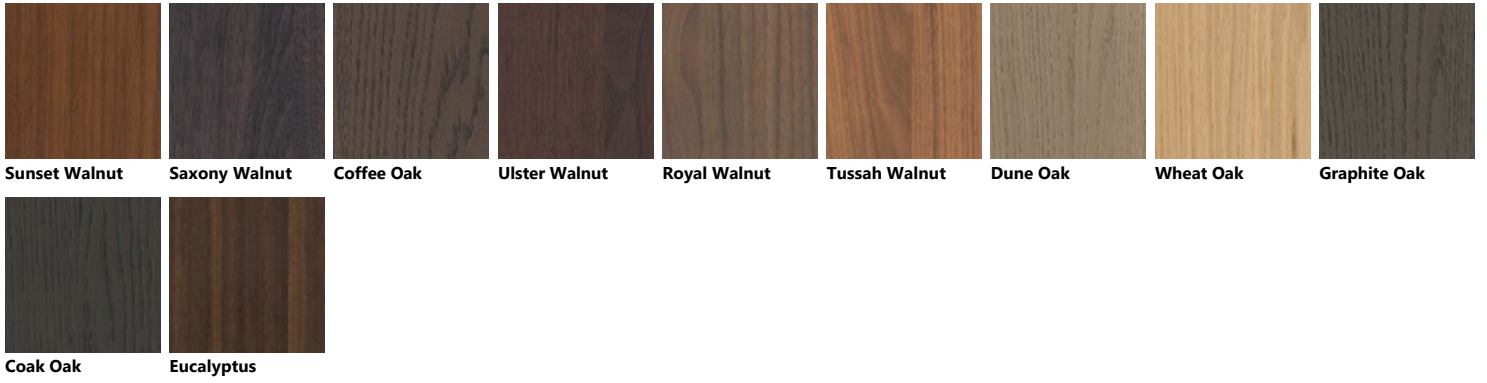

### Matt lacquered

### Glossy lacquered Slat

### Matt lacquered Slat

**Veneered**

**Horizontal Slit glass with Aluminium structure in Silver finish**

**Polished glass with Alluminium support in Iron Grey finish**

**Vertical Slit glass with Aluminium structure in Iron Grey finish**

**Horizontal Slat glass with Aluminium structure in Iron Grey finish**

**Polished glass with Alluminium support in White finish**

**Vertical Slat glass with Aluminium structure in Silver finish**

**Polished glass with Alluminium support in Silver finish**