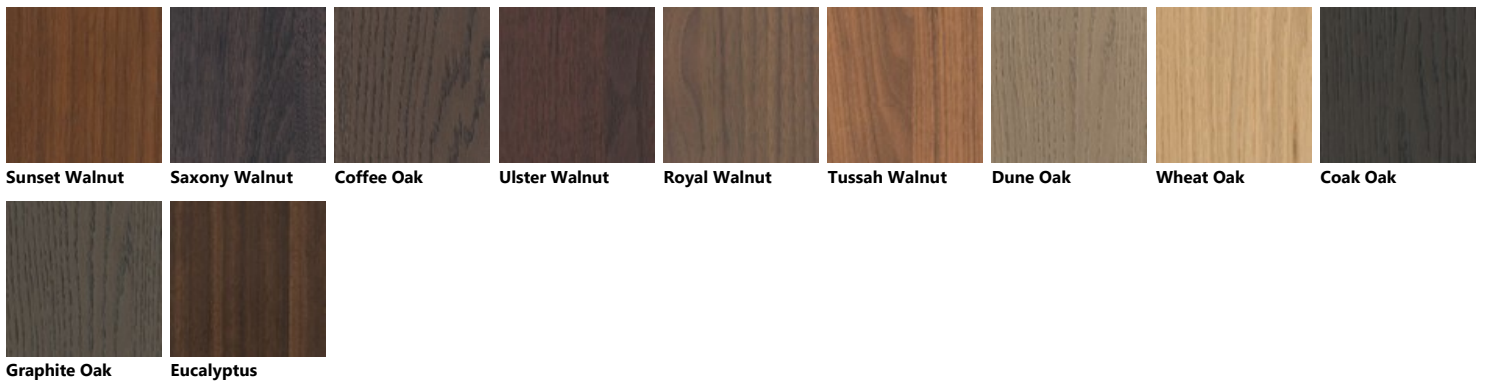

Porcelain Cream Tundra Grey Dove Grey Titanium Grey Moon Blue Heron Grey Coral Red Mustard Yellow Rust

Agave Blue Aloe Green Powder Pink Morocco Red Teal Green Matera Grey Iron Grey

Glossy lacquered Slat

Mink Slate Black Prestige White Ruby Red Mineral Green Beige Blue Lagoon Volcano Grey Coral Red

Light Grey Dove Grey Titanium Grey Heron Grey Rust Powder Pink Porcelain Cream Tundra Grey Moon Blue

Mustard Yellow Agave Blue Aloe Green Morocco Red Teal Green Matera Grey Iron Grey

Glossy lacquered

Matt lacquered Slat

Veneered

Horizontal Slat glass with Aluminium structure in Iron Grey finish

Morocco Red Pas Dosé Agave Blue Perlage Coral Red Aloe Green Slate Black Mineral Green

Fenix

Bromine Grey Ephesus Grey Orinoco Cocoa London Grey Fez Blue Malé White Comodoro Green Kos White Antrim grey

Ottawa Beaver Jaipur Red Ingo Black

Horizontal Slat glass with Aluminium structure in Silver finish