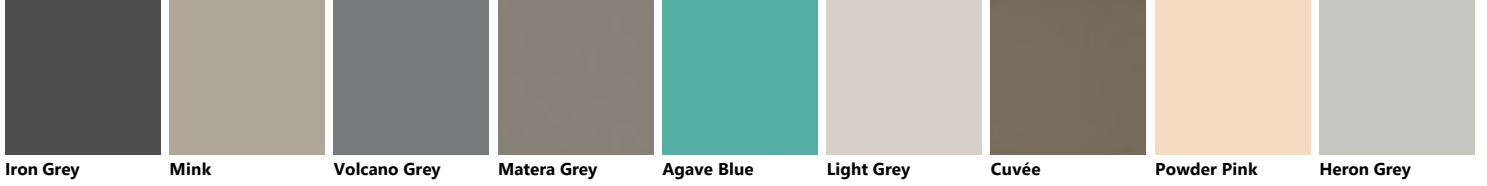

Palette_Colori Mira Living

Decorative melamine

Along Oak Voyage Oak Blond Pinstripe Oak Cortina Oak Burnt Wood Flint Grey Veil Grey Bancha Walnut Ink Blue Scav572_Lavagna

Cloud Seagull Grey Oriental Light Pure White Brown Pinstripe Oak Earth Grey Oxide Bronze Wall Matter Shadow

Gold Oak Season Oak Fade Oak Sepia Grey Mist

Metal Effect lacquered

Stained Aluminium Stained Steel Stained Copper Stained Brass Dark steel

Veneered Slat

Berry Oak Barley Oak Pepper Oak Rovere Pecan

Horizontal Slat glass with Aluminium structure in White finish

Matt glass with Alluminium support in Silver finish

Matt glass with Alluminium support in White finish

Vertical Slat glass with Aluminium structure in White finish

Iron Grey Mink Volcano Grey Matera Grey Agave Blue Light Grey Cuvée Powder Pink Heron Grey

Mustard Yellow Coral Red Morocco Red Aloe Green Perlage Pas Dosé Slate Black Mineral Green

Polished glass with Alluminium support in White finish

Ruby Red Dove Grey Titanium Grey Blue Lagoon Porcelain Cream Prestige White Rust Moon Blue Slate Black