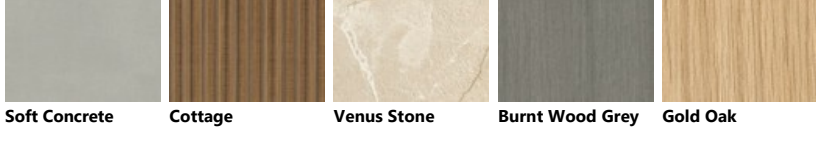

Soft Concrete Cottage Venus Stone Burnt Wood Grey Gold Oak

Metal Effect lacquered