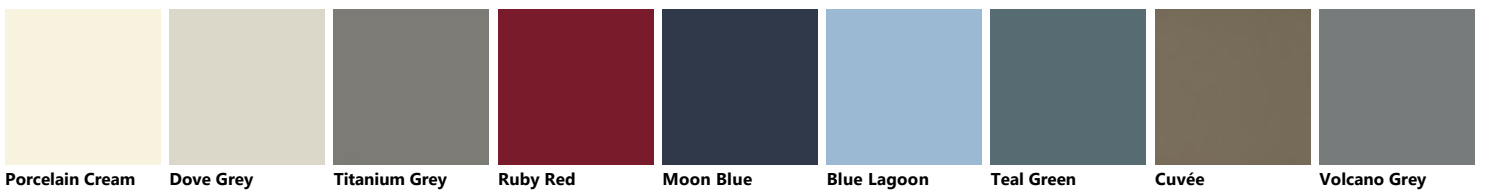

**Palette\_Colori Mira Living**

**Decorative melamine**

Along Oak Voyage Oak Blond Pinstripe Oak Cortina Oak Burnt Wood Flint Grey Veil Grey Bancha Walnut Ink Blue Scav572\_Lavagna

Cloud Pure White Brown Pinstripe Oak Oriental Light Actual Oak Concrete Jersey Slate Oak Chestnut Pinstripe Oak Linosa Stone

### Matt lacquered Slat

**Veneered**

**Horizontal Slit glass with Aluminium structure in Silver finish**

**Polished glass with Alluminium support in Iron Grey finish**

**Vertical Slit glass with Aluminium structure in Iron Grey finish**

**Horizontal Slat glass with Aluminium structure in Iron Grey finish**

**Polished glass with Alluminium support in White finish**

**Vertical Slat glass with Aluminium structure in Silver finish**

**Polished glass with Alluminium support in Silver finish**