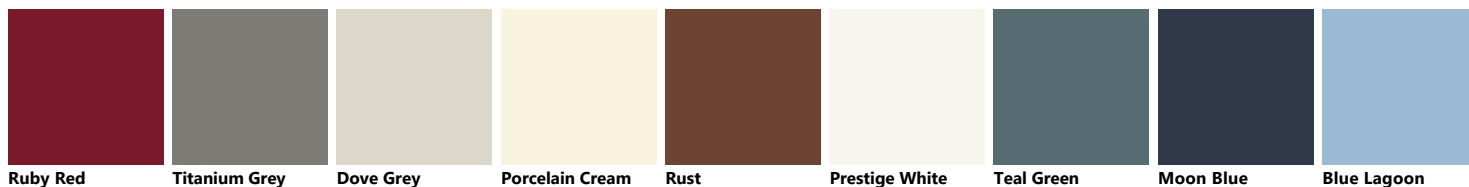

Palette_Colori Mira Living

Decorative melamine

Along Oak Voyage Oak Blond Pinstripe Oak Cortina Oak Burnt Wood Flint Grey Veil Grey Bancha Walnut Ink Blue Scav572_Lavagna

Cloud Seagull Grey Oriental Light Pure White Brown Pinstripe Oak Earth Grey Oxide Bronze Wall Matter Shadow

Gold Oak Season Oak Fade Oak Sepia Grey Mist

Metal Effect lacquered

Stained Aluminium Stained Steel Stained Copper Stained Brass Dark steel

Veneered Slat

Berry Oak Barley Oak Pepper Oak Rovere Pecan

Horizontal Slat glass with Aluminium structure in White finish

Matt glass with Alluminium support in Silver finish

Matt glass with Alluminium support in White finish

Vertical Slat glass with Aluminium structure in White finish

Iron Grey Mink Volcano Grey Matera Grey Agave Blue Light Grey Cuvée Powder Pink Heron Grey