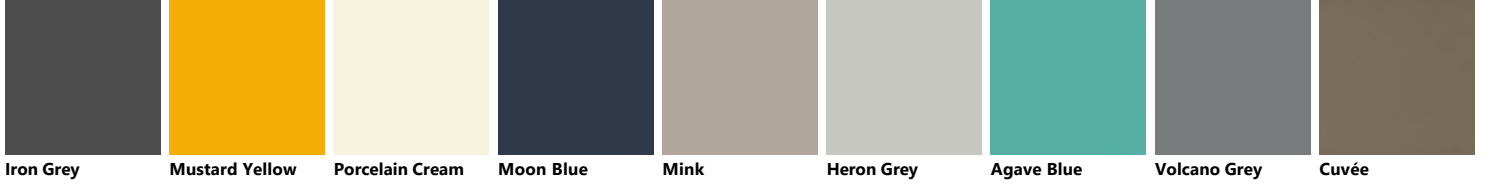

Rust Iron Grey Mustard Yellow Moon Blue Mink Light Grey Heron Grey Volcano Grey Powder Pink

Coral Red Agave Blue Pas Dosé Morocco Red Perlage Aloe Green Slate Black Mineral Green

**Miko Vt Dogato Oriz.sup.Bia.**

Ruby Red Titanium Grey Dove Grey Porcelain Cream Blue Lagoon Prestige White Teal Green Slate Black Cuvée

Madera Grey Rust Iron Grey Mustard Yellow Moon Blue Mink Light Grey Heron Grey Agave Blue

Volcano Grey Powder Pink Coral Red Pas Dosé Morocco Red Perlage Aloe Green Mineral Green

**Miko Vetro Opaco sup.Grig.**

Ruby Red Titanium Grey Dove Grey Light Grey Prestige White Teal Green Blue Lagoon Madera Grey Rust

Iron Grey Mustard Yellow Porcelain Cream Moon Blue Mink Heron Grey Agave Blue Volcano Grey Cuvée

Powder Pink Coral Red Pas Dosé Morocco Red Perlage Aloe Green Slate Black Mineral Green