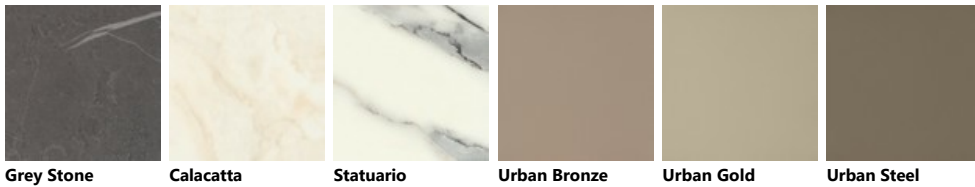

Palette_Colori Jeometrica

Jmt Outside Tel.Ant/Lac.Opaco

Jmt Outside Tel.Ant/Decorativo

Oriental Oriental Light Gold Oak Cottage Lodge

Jmt Outside Tel.Ant/Lam.Opaco

Grey Stone Calacatta Statuario Urban Bronze Urban Gold Urban Steel

Jmt Outside Tel.Ant/Lam.Strips

Urban Bronze Urban Gold Urban Steel

Jmt Outside Tel.Ant/Fenix NTM

Malé White London Grey Ottawa Beaver Ingo Black Kos White Bromine Grey Ephesus Grey Fez Blue Orinoco Cocoa

Jaipur Red Comodoro Green Antrim grey

Jmt Outside Tel.Ant/Impiall.

Jmt Outside Tel.Tit/Lac.Opaco

Beige Light Grey Porcelain Cream Tundra Grey Blue Lagoon Iron Grey Titanium Grey Slate Black Ruby Red

Prestige White Dove Grey Mink Mineral Green Moon Blue Powder Pink Mustard Yellow Volcano Grey Heron Grey

Rust Morocco Red Aloe Green Teal Green Coral Red Agave Blue Matera Grey

Jmt Outside Tel.Tit/Decorativo

Pure White Seagull Grey Earth Grey Flint Grey Azimut Vertigo Season Oak Along Oak Bright Oak

Jmt Outside Tel.Tit/Lam.Opaco