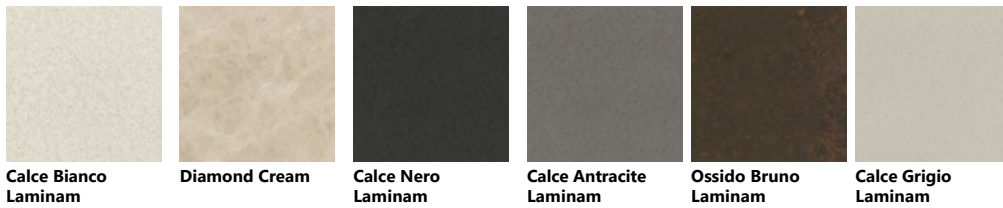

Iron Grey Morocco Red Mattone Titanium Grey

Pet - Sp. 18

Talcum Powder Limo scav 1026 Rain Night

REGOLA Liv.Sp22 Vt.Lu.sup.Arg.

Stopsol Copper Matera Grey Stopsol Steel Mineral Green Powder Pink Morocco Red Porcelain Cream Moon Blue Volcano Grey

Verde Alga Matera Grey Titanium Grey Mink Rust Mineral Green Iron Grey Morocco Red Slate Black

Prestige White Mustard Tundra Grey Dove Grey

REGOLA Liv.Sp22 Gres sup.Grig.

Ossido Bruno Laminam Calce Antracite Laminam Calce Grigio Laminam Calce Nero Laminam Calce Bianco Laminam Diamond Cream

Mattone Mink Light Grey Heron Grey

REGOLA Liv.Sp22 Vt.Op.sup.Grig

Teal Green Prestige White Iron Grey Slate Black Light Grey Heron Grey Matera Grey Mineral Green Powder Pink

Morocco Red Titanium Grey Dove Grey Mink Porcelain Cream Moon Blue Rust Volcano Grey

REGOLA Liv.Sp22 Vt.Lu.sup.Grig

Laccato Lucido - Sp. 18

REGOLA Liv.Sp23 Imp.Eccimeri

REGOLA Liv.Sp22 Gres sup. Arg.

Fenix NTM - D. 22

Matt Laminata with ABS edging

Laccato Opaco - Sp. 18

Mattone **Prestige White** **Mink** **Verde Alga** **Iron Grey** **Mineral Green** **Tundra Grey** **Dove Grey**