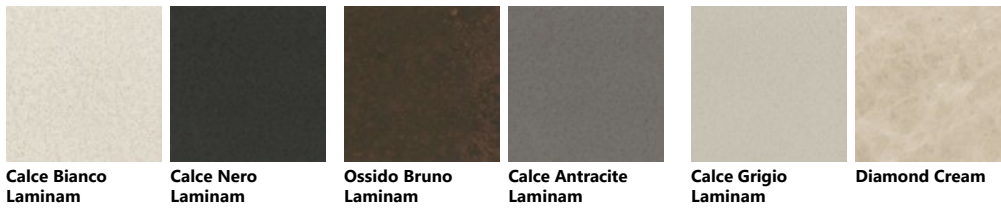

Titanium Grey Moon Blue Powder Pink Prestige White Verde Alga Heron Grey Rust Mustard Morocco Red

Ginger Mattone Teal Green Matera Grey

Matt lacquered Slat

Porcelain Cream Tundra Grey Mink Slate Black Mineral Green Iron Grey Dove Grey Light Grey Titanium Grey

Volcano Grey Moon Blue Powder Pink Prestige White Heron Grey Rust Verde Alga Mustard Morocco Red

Ginger Mattone Teal Green Matera Grey

Glossy lacquered Slat

Porcelain Cream Tundra Grey Mink Slate Black Volcano Grey Mineral Green Iron Grey Light Grey Titanium Grey

Powder Pink Dove Grey Prestige White Heron Grey Rust Moon Blue Verde Alga Morocco Red Mustard

Ginger Mattone Teal Green Matera Grey

Fenix

Ephesus Grey Orinoco Cocoa Ottawa Beaver Ingo Black Comodoro Green Kos White London Grey Jaipur Red Bromine Grey

Fez Blue Antrim grey

Decorative melamine

Oxide Bronze Azimut Neutral Walnut Voyage Oak Oxide Steel Sheet metal Burnt Wood Vertigo Fashion Walnut

Matt Laminate with ABS edging

Oleomalta

POETICA Gres sup.Arg.