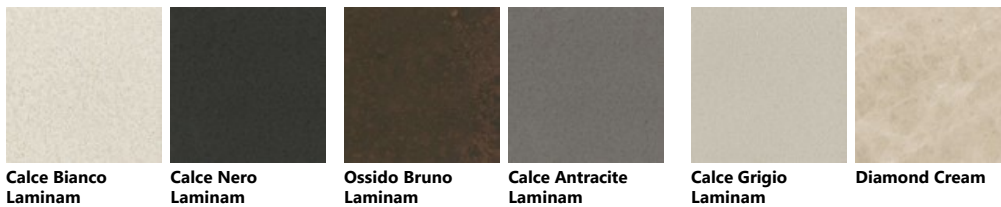

POETICA Gres sup.Grig.