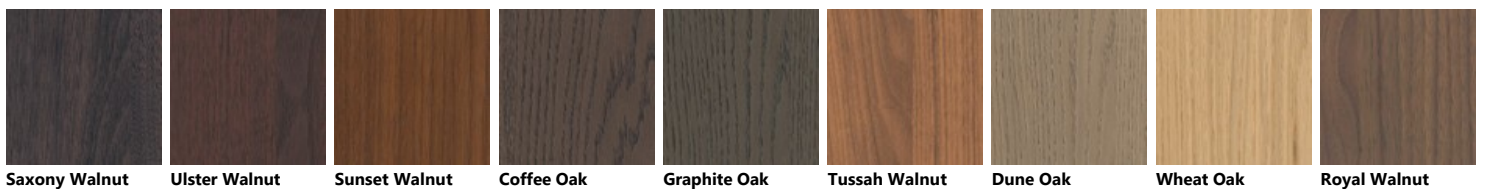

Volcano Grey Moon Blue Powder Pink Prestige White Heron Grey Rust Verde Alga Mustard Morocco Red

Ginger Mattone Teal Green Matera Grey

Glossy lacquered Slat

Porcelain Cream Tundra Grey Mink Slate Black Volcano Grey Mineral Green Iron Grey Light Grey Titanium Grey

Powder Pink Dove Grey Prestige White Heron Grey Rust Moon Blue Verde Alga Morocco Red Mustard

Ginger Mattone Teal Green Matera Grey

Fenix

Ephesus Grey Orinoco Cocoa Ottawa Beaver Ingo Black Comodoro Green Kos White London Grey Jaipur Red Bromine Grey

Fez Blue Antrim grey

Decorative melamine

Oxide Bronze Azimut Neutral Walnut Voyage Oak Oxide Steel Sheet metal Burnt Wood Vertigo Fashion Walnut

Matt Laminate with ABS edging

Oleomalta

POETICA Gres sup.Arg.

POETICA Gres sup.Grig.

Veneered

Coak Oak

Eucalyptus

Pet

Rain

Talcum Powder

Night