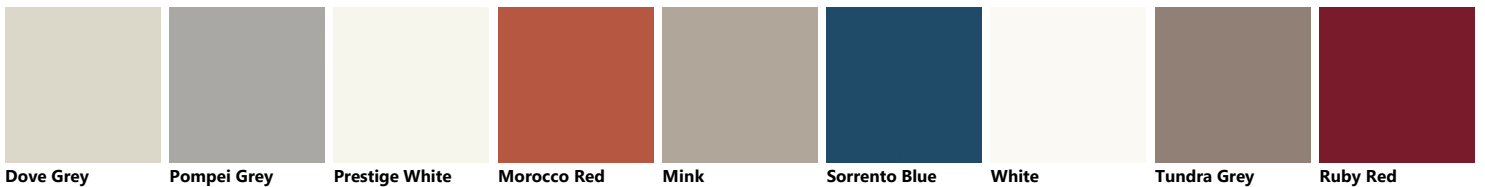

Palette_Colori Sax

Decorative melamine

Open-fronted elements

Glass

Matt lacquered

Glossy lacquered

Iron Grey

Decorative melamine

Artic Oak

Land Oak

**Rovere Town
Scav1008**

Glass

**Bianco Serigrafato
Effetto Acidato**