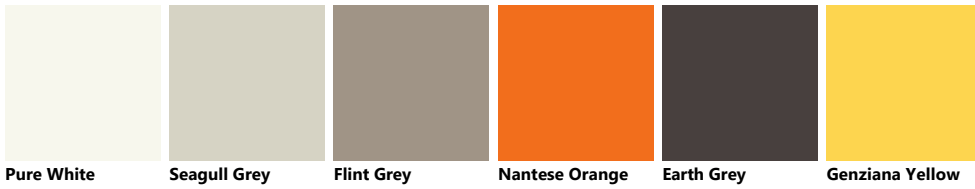

Palette_Colori Sax

Decorative melamine

Open-fronted elements

Glass

Matt lacquered

Glossy lacquered

Iron Grey

Decorative melamine

Artic Oak

Land Oak

**Rovere Town
Scav1008**

Glass

**Bianco Serigrafato
Effetto Acidato**