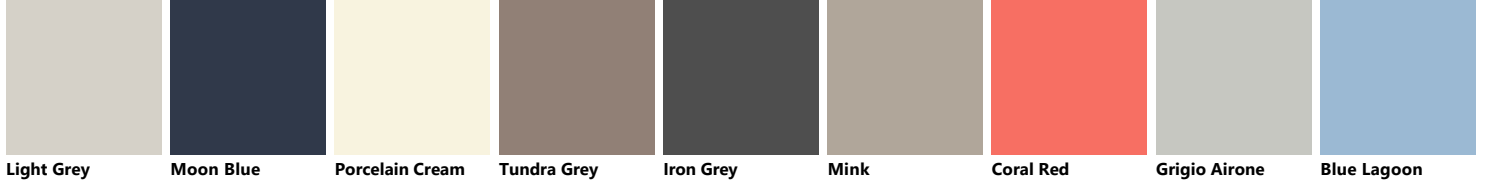

Coral Red

Grigio Airone

Mineral Green

Powder Pink

Dove Grey

Mustard Yellow

Ruggine

Agave Blue

### Glossy lacquered

Morocco Red

Slate Black

Beige

Ruby Red

Mineral Green

Grigio Vulcano

Prestige White

Verde Aloe

Titanium Grey

Light Grey Moon Blue Porcelain Cream Tundra Grey Iron Grey Mink Coral Red Grigio Airone Blue Lagoon

Powder Pink Dove Grey Mustard Yellow Ruggine Agave Blue Verde Ottanio Grigio Matera

### Aquo Sp22 Laccato Dogato Luc

Morocco Red Slate Black Beige Blue Lagoon Ruby Red Mineral Green Grigio Vulcano Prestige White Verde Aloe

Titanium Grey Light Grey Moon Blue Porcelain Cream Tundra Grey Iron Grey Mink Coral Red Grigio Airone