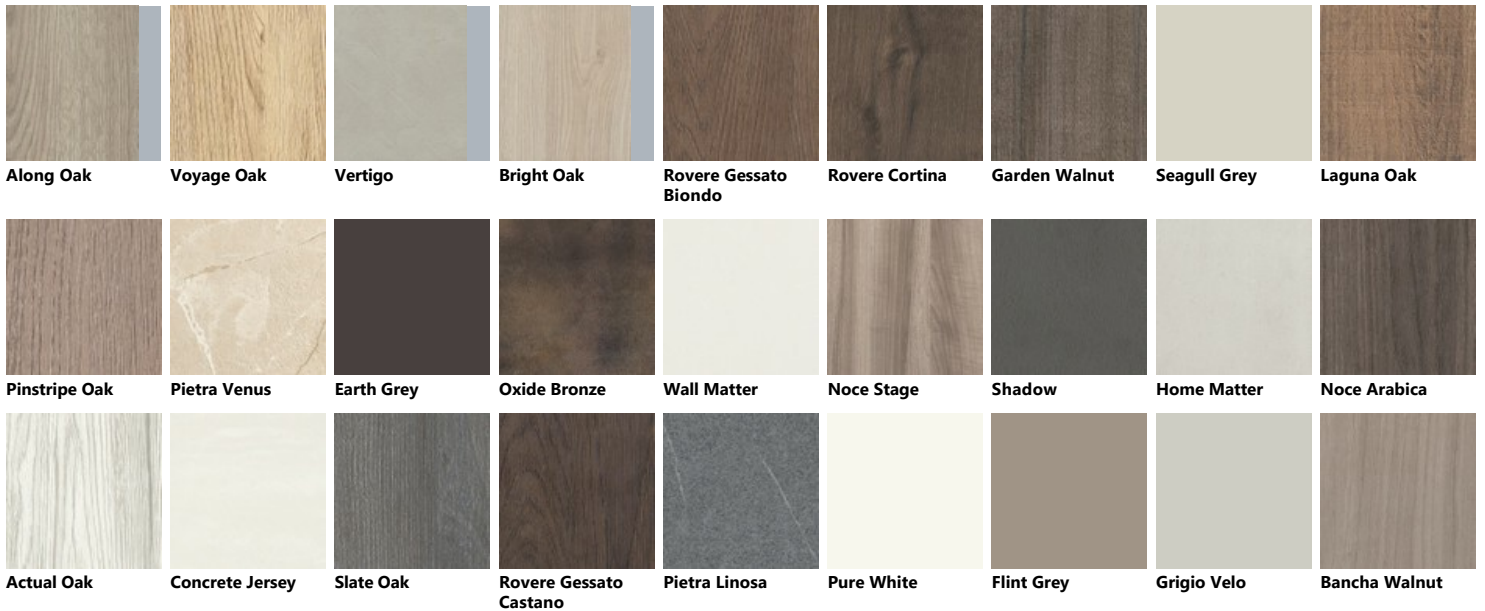

**Palette\_Colori Boxi**

**Matt lacquered**

**Glossy lacquered**

**Decorative melamine**

Landscape Oak Cloud Azimut Oxide Steel Rovere Gessato Bruno Concrete Harlem Key Matter Pietra Salina Noce Steady

Noce Fair Concrete Brooklyn Rovere Gold Gate Matter Pietra Abyss Pietra Solar Season Oak Fade Oak Grigio Seppia

### Veneered

Saxony Walnut Coak Oal Coffee Oak Ulster Walnut Sunset Walnut Royal Walnut Tussah Walnut Graphite Oak Dune Oak

Wheat Oak

### Fenix

Ottawa Beaver Bromine Grey Blu Fes Ephesus Grey Orinoco Cocoa London Grey Kos White Malé White Grigio Antrim

Verde Comodoro Jaipur Red Ingo Black

### Glass

**Fumè Scuro**

**Matt laminate**

**Grey Stone**

**Statuario**

**Calacatta**