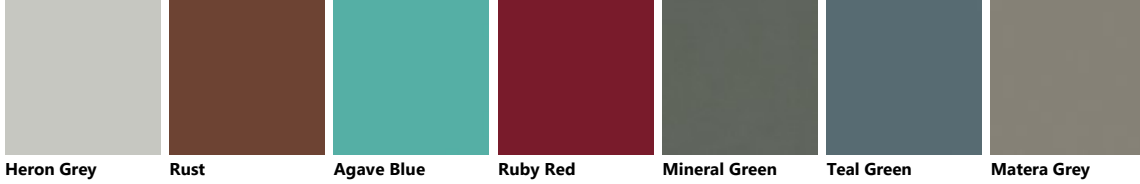

Palette_Colori Formalia

Metal Effect lacquered

Stained Aluminium Stained Brass Stained Steel Stained Copper Dark steel

Metal Effect lacquered

Stained Aluminium Stained Brass Stained Steel Stained Copper Dark steel

Pet

Rain Night Talcum Powder

Pet

Rain Night Talcum Powder

Glass

Fumè Scuro Stopsol Chiaro

Glass

Fumè Scuro Stopsol Chiaro

Matt lacquered

Morocco Red Titanium Grey Moon Blue Slate Black Light Grey Prestige White Porcelain Cream Tundra Grey Dove Grey

Beige Blue Lagoon Powder Pink Volcano Grey Coral Red Iron Grey Aloe Green Mink Mustard Yellow

Heron Grey Rust Agave Blue Ruby Red Mineral Green Teal Green Matera Grey

Matt lacquered

Morocco Red Titanium Grey Moon Blue Slate Black Light Grey Prestige White Heron Grey Porcelain Cream Tundra Grey

Dove Grey Beige Blue Lagoon Powder Pink Volcano Grey Coral Red Iron Grey Aloe Green Mink