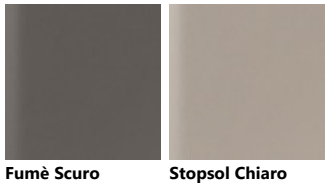

Palette_Colori Formalia

Glossy lacquered

Glossy lacquered

Matt lacquered

Matt lacquered

Glass

Glass

Decorative melamine

Decorative melamine

Pet

Pet

FORMALIA Sag.Lac.Eff.Metallo

Veneered

Eucalyptus

Veneered

Eucalyptus