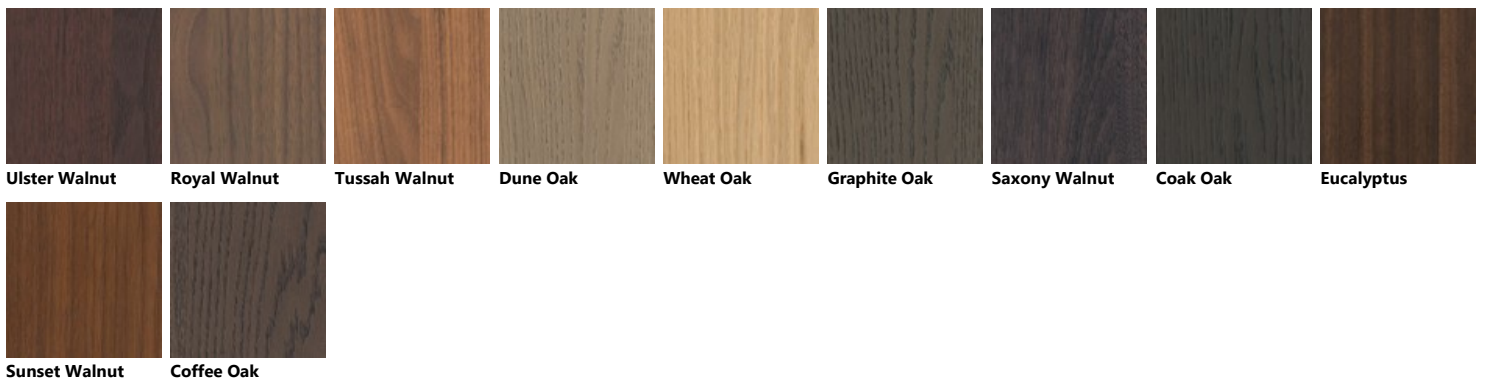

Palette_Colori Dandy Plus

Glossy lacquered

Matt lacquered

Veneered

Fenix

Ephesus Grey

Orinoco Cocoa

Decorative melamine

Garden Walnut

Pinstripe Oak

Paprika

Selva Scav1014

Glass

**Bianco Extrachiaro
Dandy**