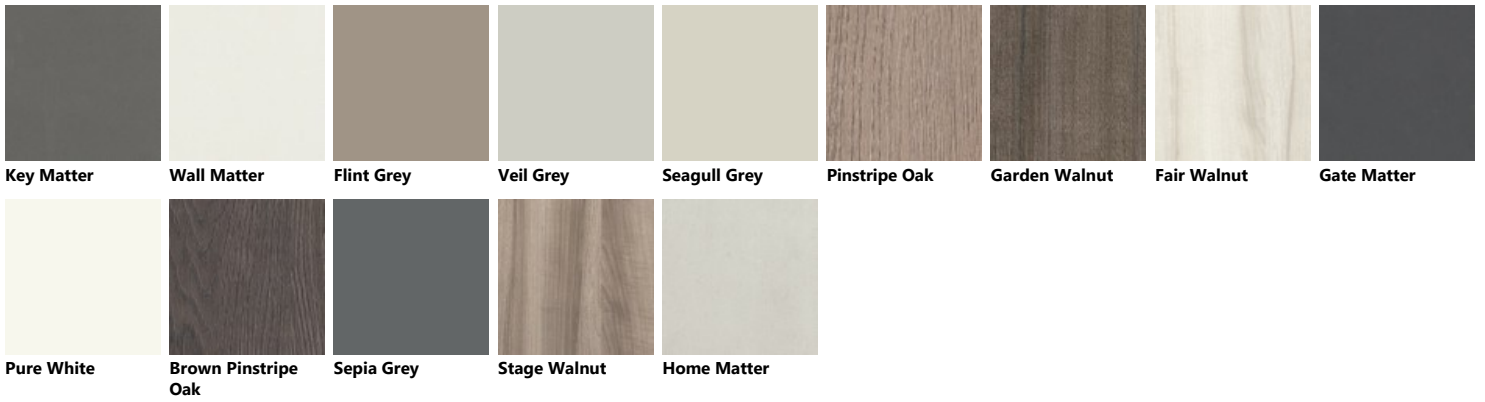

Palette_Colori Dandy Plus

Fenix

Decorative melamine

Veneered

Matt lacquered

Glossy lacquered

Morocco Red

Slate Black

Mink

Titanium Grey

Prestige White

Heron Grey

Rust

Moon Blue

Porcelain Cream

Tundra Grey

Iron Grey

Aloe Green

Ruby Red

Mineral Green

Agave Blue

Teal Green

Matera Grey

Glass

Bianco Extrachiaro
Dandy