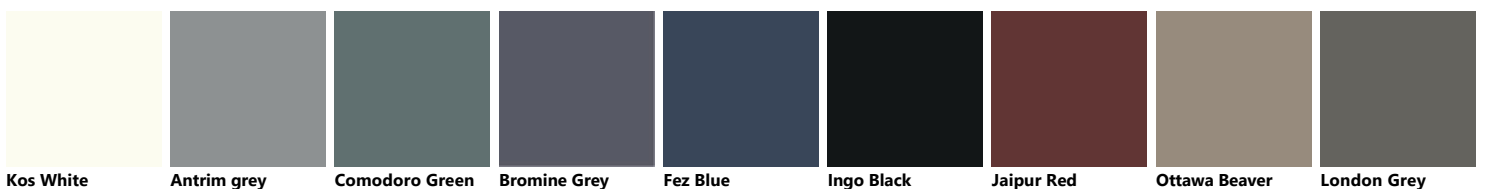

Palette_Colori Dandy Plus

Glossy lacquered

Matt lacquered

Veneered

Fenix

Ephesus Grey

Orinoco Cocoa

Decorative melamine

Garden Walnut

Pinstripe Oak

Paprika

Selva Scav1014

Glass

**Bianco Extrachiaro
Dandy**