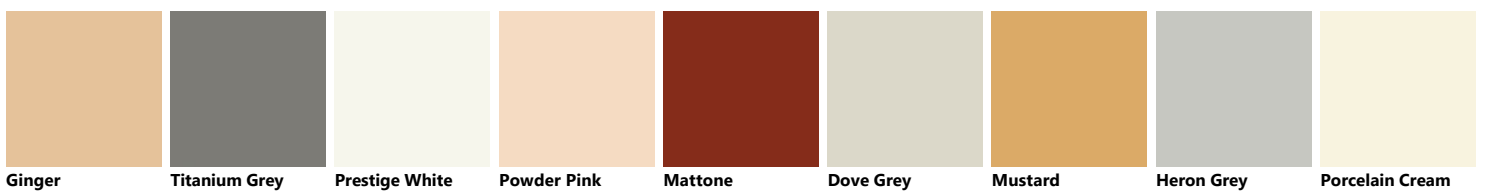

Palette_Colori DeLinea

Decorative melamine

Matt lacquered

Glossy lacquered

Light Grey Verde Alga Moon Blue Teal Green Matera Grey Iron Grey Slate Black Mineral Green Morocco Red

Rust Mink Volcano Grey Tundra Grey

Matt laminate

Calacatta Urban Gold Statuario Grey Stone Urban Steel Urban Bronze

Fenix

Orinoco Cocoa Antrim grey Kos White Ingo Black London Grey Ottawa Beaver Bromine Grey Fez Blue Comodoro Green

Jaipur Red Ephesus Grey

DELINEA Lam.Strips Bordo ABS

Urban Gold Urban Bronze Urban Steel

Veneered

Dune Oak Coak Oak Ulster Walnut Tussah Walnut Graphite Oak Coffee Oak Royal Walnut Sunset Walnut Eucalyptus

Saxony Walnut Wheat Oak

DELINEA Laccato Eff.Metallo

Oleomalta

Granada Clay Shanghai Lima Clay Delhi Clay

Glass

Fumè Scuro