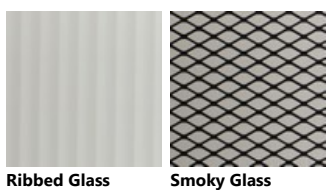

Palette_Colori Diesel Open Workshop

Glossy lacquered

Matt lacquered

Decorative melamine

Glass

Glass

Ribbed Glass

Smoky Glass

Open-fronted elements

Soft Steel

Bronze