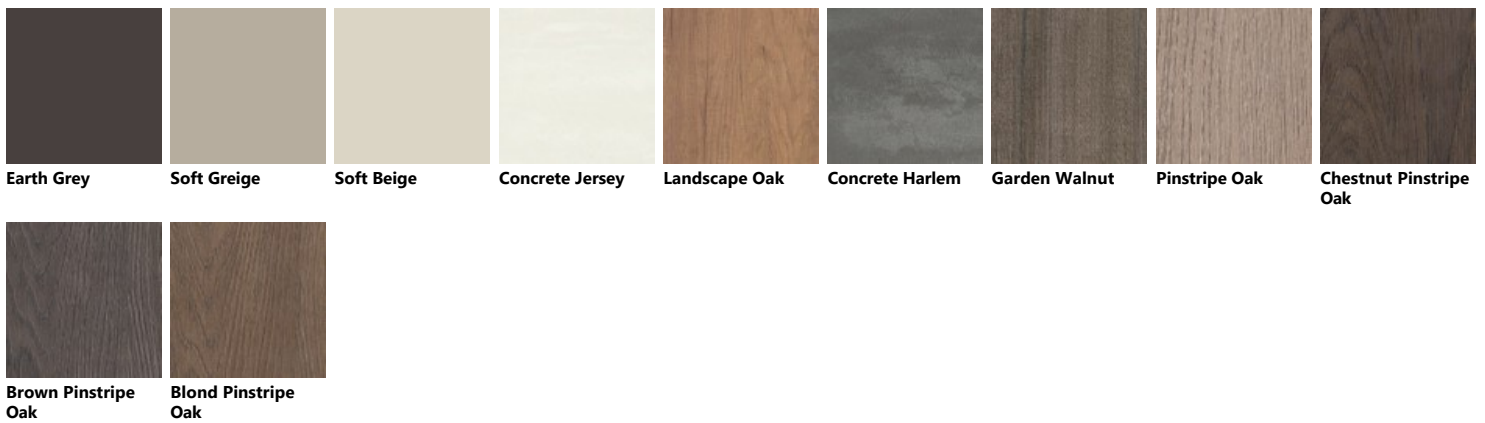

Palette_Colori Diesel Open Workshop

Glossy lacquered

Matt lacquered

Decorative melamine

Glass

Glass

Ribbed Glass

Smoky Glass

Open-fronted elements

Soft Steel

Bronze