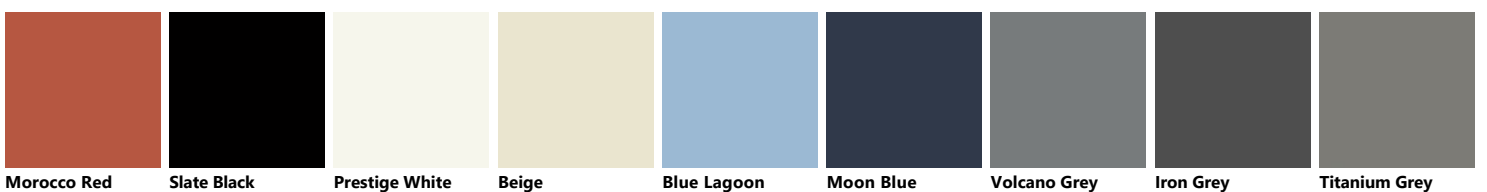

**Metal Effect lacquered**

Stained Aluminium Stained Brass Stained Copper Stained Steel Dark steel

**Open-fronted elements**

Earth Grey Genziana Yellow Flint Grey Nantese Orange

**Glass**

Fumè Scuro

**Matt lacquered**

Morocco Red Slate Black Light Grey Beige Blue Lagoon Moon Blue Volcano Grey Iron Grey Titanium Grey

Ruby Red Mineral Green Porcelain Cream Tundra Grey Aloe Green Mink Powder Pink Prestige White Heron Grey

Coral Red Teal Green Matera Grey Rust Dove Grey Mustard Yellow Agave Blue

**Matt lacquered**

**Matt lacquered**

**Glossy lacquered**

**Glossy lacquered**

**Ruby Red Mineral Green Light Grey Aloe Green Mink Powder Pink Coral Red Porcelain Cream Tundra Grey**

**Teal Green Heron Grey Rust Matera Grey Dove Grey Mustard Yellow Agave Blue**

**Glossy lacquered**

**Morocco Red Slate Black Beige Blue Lagoon Moon Blue Iron Grey Titanium Grey Ruby Red Light Grey**

**Aloe Green Mink Mineral Green Powder Pink Prestige White Heron Grey Volcano Grey Coral Red Porcelain Cream**