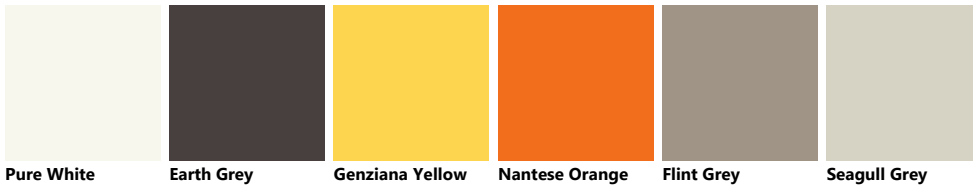

Palette_Colori Evolution

Decorative melamine

Evolution Elements

Glass

Screen Chiaro

Glass

Bianco Serigrafato
Effetto Acidato

Glossy lacquered

Ruby Red

Matt lacquered

White

Iron Grey

Mink

Blu Sorrento

Tundra Grey

Dove Grey

Grigio Pompei

Prestige White

Morocco Red

Ruby Red

Decorative melamine

Artic Oak

Land Oak