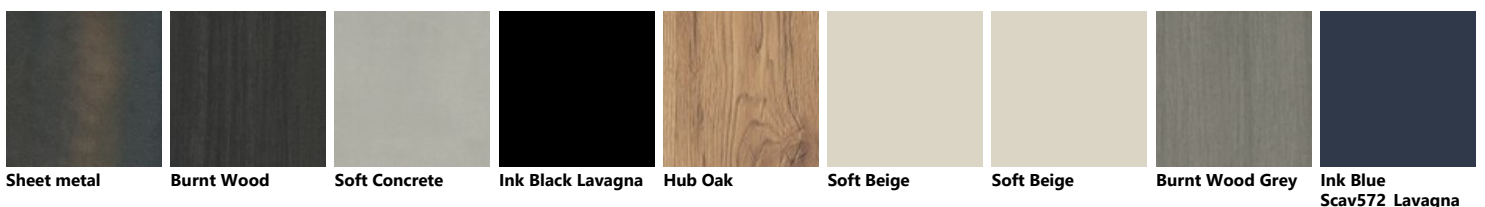

Palette_Colori Diesel Get Together

Glossy lacquered

Matt lacquered

Fenix

Decorative melamine

Veneered

Ruxe Grey

Ruxe Wood

Ruxe Blu

Ruxe White

Impiallacciato gradient

Ruxe Wood
Gradient

Glass

Soft Industrial
Glass