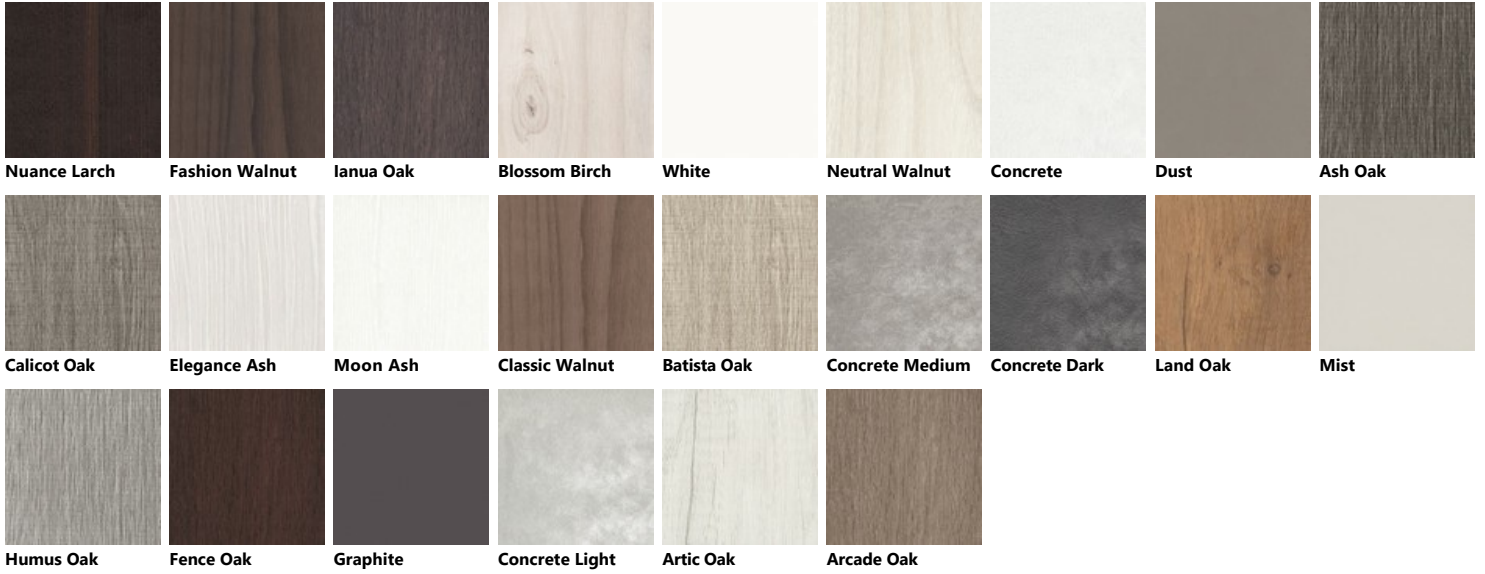

Palette_Colori Evolution Living

Decorative melamine

Glass

Screen Chiaro

Glass

Glossy lacquered

Matt lacquered

Decorative melamine