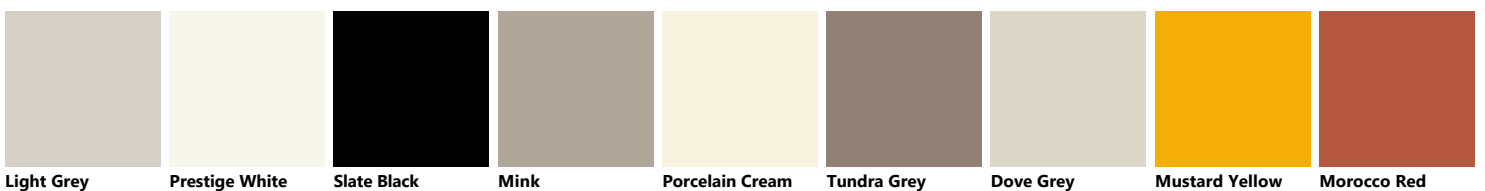

Palette_Colori Mood Living

Decorative melamine

Metal Effect lacquered

Matt lacquered

Glossy lacquered

Fenix

Leatherette

Veneered

Leather

Oriental Grey Ebony Pearl Grey Plaster

Matt laminate

Urban Gold Urban Bronze Grey Stone Calacatta Statuario Urban Steel

Biomalta

Delhi Clay Granada Clay Lima Clay Shanghai

Mood Liv.Sp22 Lam.Strips B.ABS