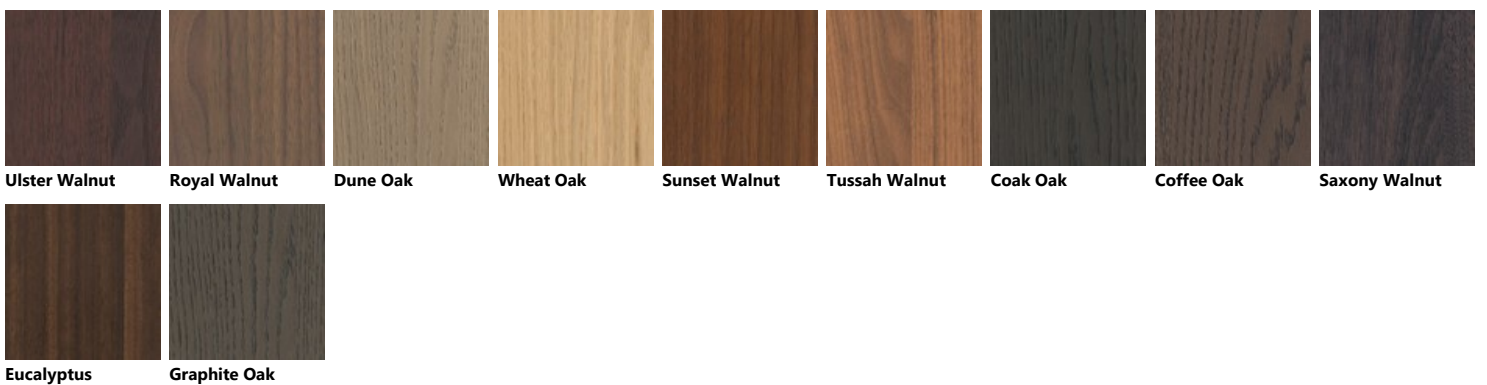

Palette_Colori Mood Living

Decorative melamine

Metal Effect lacquered

Matt lacquered

Glossy lacquered

Fenix

Leatherette

Veneered

Leather

Oriental Grey Ebony Pearl Grey Plaster

Matt laminate

Urban Gold Urban Bronze Grey Stone Calacatta Statuario Urban Steel

Biomalta

Delhi Clay Granada Clay Lima Clay Shanghai

Mood Liv.Sp22 Lam.Strips B.ABS

Urban Steel Urban Gold Urban Bronze

Glass

Glass