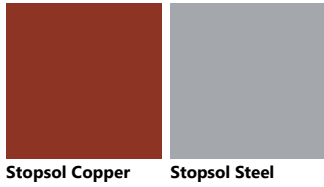

Palette_Colori Tetrax Living

Polished Glass

Stopsol

Matt glass