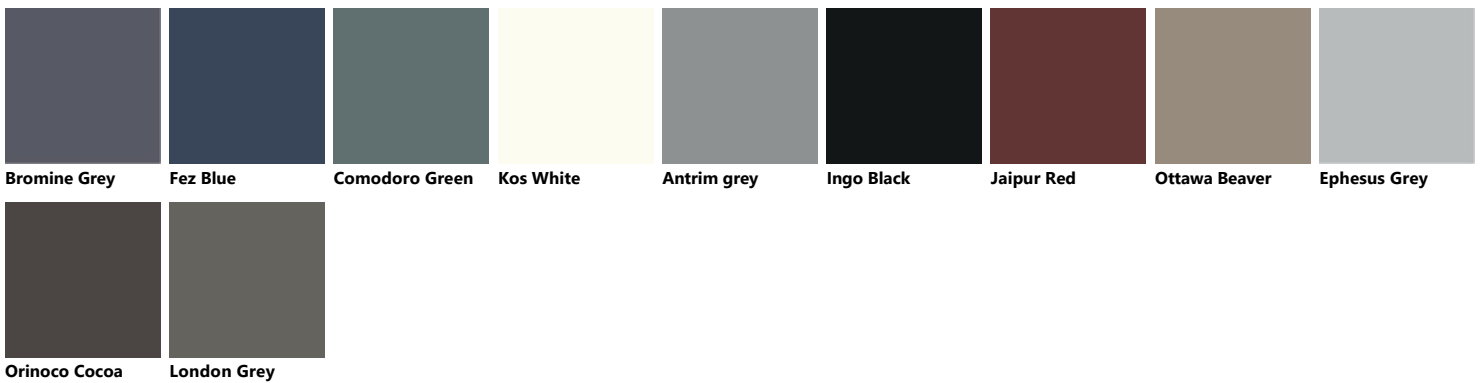

Palette_Colori Dandy Plus

Matt lacquered

Glossy lacquered

Fenix

Decorative melamine