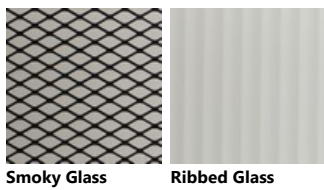

Palette_Colori Diesel Open Workshop

Matt lacquered

Glossy lacquered

Decorative melamine

Glass

Glass

Smoky Glass

Ribbed Glass

Open-fronted elements

Soft Steel

Bronze