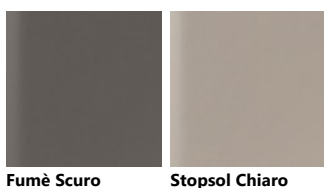

Palette_Colori Rivo

Decorative melamine

Decorative melamine

Metal Effect lacquered – D.22

Stained Aluminium Stained Copper Stained Brass Dark steel Stained Steel

Glossy lacquered

Mink Morocco Red Beige Blue Lagoon Light Grey Volcano Grey Aloe Green Titanium Grey Ruby Red

Mink Morocco Red Beige Blue Lagoon Porcelain Cream Tundra Grey Dove Grey Volcano Grey Coral Red

Aloe Green Titanium Grey Ruby Red Mineral Green Moon Blue Iron Grey Light Grey Prestige White Mustard Yellow

Powder Pink Teal Green Slate Black Heron Grey Rust Agave Blue Matera Grey

Glossy Lacquered – D.22

Mink Morocco Red Beige Blue Lagoon Light Grey Dove Grey Volcano Grey Coral Red Aloe Green

Titanium Grey Ruby Red Mineral Green Moon Blue Porcelain Cream Tundra Grey Iron Grey Prestige White Mustard Yellow

Powder Pink Teal Green Slate Black Heron Grey Rust Matera Grey Agave Blue

Matt lacquered

Dark Steel finish Aluminium frame door with Glass

Fumè Scuro Stopsol Chiaro

Aluminium frame with Wire Mesh – D.22

Round Linear