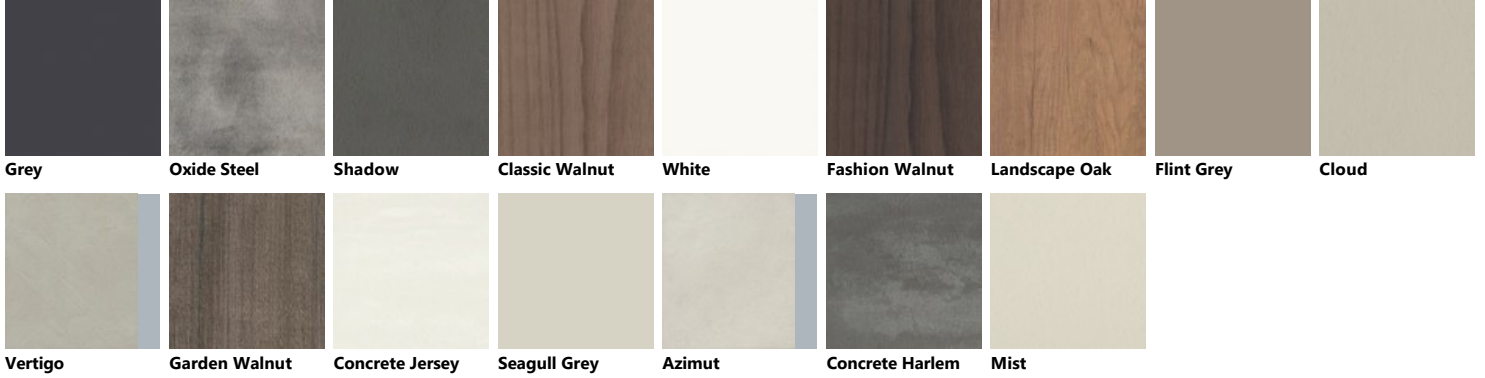

Palette_Colori Tratto

Decorative melamine

Glossy lacquered

Matt lacquered

Glass