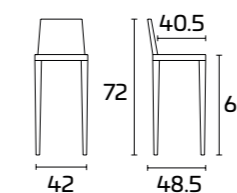

## PRODUCT SPECIFICATIONS

Frame: in chrome-finish metal or in painted metal

Seat and back: in shaped glossy or matt lacquered Beech plywood

Endless cantilever leg

Endless straight leg

ENDLESS Stool

**Frame:**  
Painted Glossy Prestige White  
**Seat:**  
White SCAV 028 Glossy Lacquered