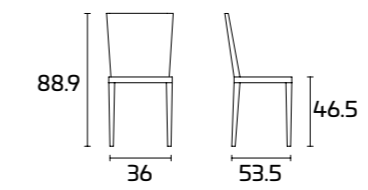

WEIMAR

Please consult the QR Code for information about available finishes.

PRODUCT SPECIFICATIONS

Frame: In painted solid Ash wood

Seat and back: In curved painted Ash veneered plywood or in leather