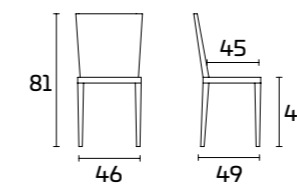

PRODUCT SPECIFICATIONS

Frame: in chrome-finish metal
or in painted metal

Seat and back: in SAN (Styrene Acrylonitrile)

Frame:
Chrome-finish
Seat and back:
Smoke Grey SAN
Timeless Table

YOUNGVILLE Chair

Gestell:
Warmgrau lackiert
Sitz und Lehne:
SAN Rauchgrau