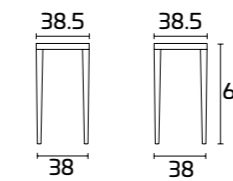

PRODUCT SPECIFICATIONS

Frame and legs: in Beech wood for matt
lacquered colours with or without Gold and
Silver decoration or in painted solid Ash wood
for all other colours

Seat: in synthetic straw

Frame:
Antique Cream Oak SCAV 073
Seat:
Rustic synthetic straw