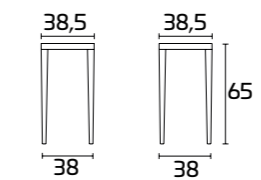

AVELLANA

Per informazioni
su finiture disponibili
consultare il QR Code.

SCHEDA PRODOTTO

Fusto e gambe: in Faggio per i colori laccati opaco con o senza decoro Oro e Argento o in massello di Frassino verniciato per tutti gli altri colori

Fondino: in paglia sintetica