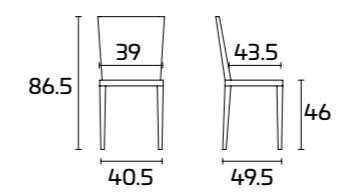

PRODUCT SPECIFICATIONS

KUADRA frame: In chrome-finish, satin finish, aluminium finish or painted Steel with semi-glossy finish

KUADRA seat and back: In Nylon, in polycarbonate or in technopolymer

KUADRA XL frame: In chrome-finish, satin finish, aluminium finish or painted Steel with semi-glossy finish

KUADRA XL seat and back: In technopolymer

The chairs are stackable

Kuadra 1101